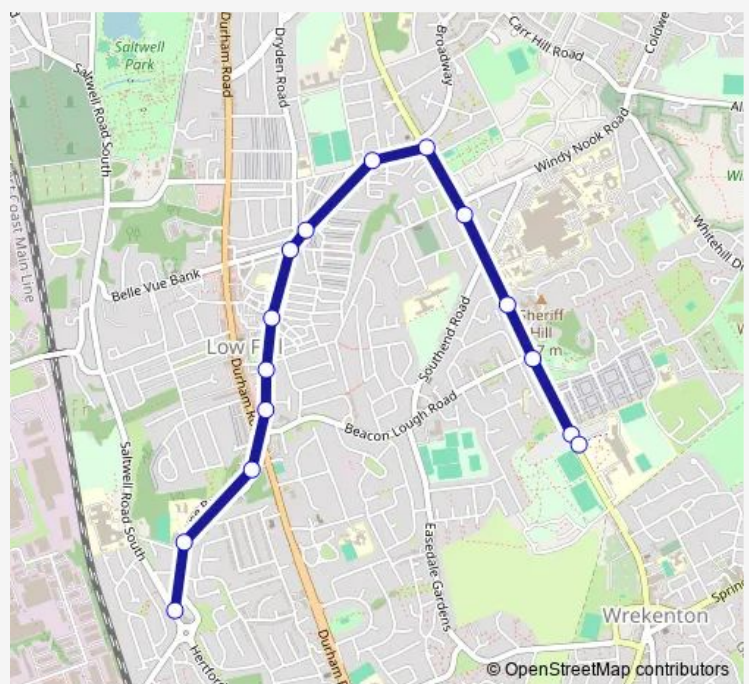

Queen Elizabeth Hospital

Queen Elizabeth Hospital

Old Durham Road-Beacon Lough Road

Old Durham Road-Whitehouse Lane

Cardinal Hume Catholic School

Route schedule

Saltwell Road South-Chowdene Bank — Cardinal Hume Catholic School

Monday 08:12

Tuesday 08:12

Wednesday 08:12

Thursday 08:12

Friday 08:12

Saturday —

Sunday —

Route info

Direction: Saltwell Road South-Chowdene Bank

Stops: 15

Trip Duration: 0 hour 23 min

881N

881N Bus time schedules and route maps are available in an offline PDF at busmaps.com. Use the busmaps.com website to see live bus times, train schedule or subway schedule, and step-by-step directions for all public transit in Gateshead