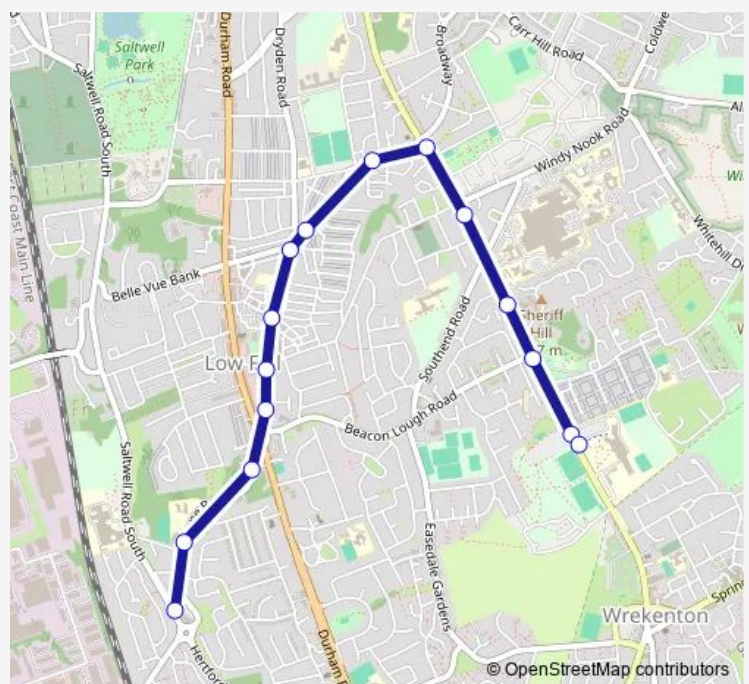

Kells Lane-Albert Place

Kells Lane-Lowreys Lane

Kells Lane-Beaconsfield Road

Kells Lane-Dryden Road

Kells Lane-Beverley Road

Sheriff's Highway-Three Tuns Ph

Queen Elizabeth Hospital

Queen Elizabeth Hospital

### Route schedule

Saltwell Road South-Chowdene Bank — Cardinal Hume Catholic School

Monday	08:12
Tuesday	08:12
Wednesday	08:12
Thursday	08:12
Friday	08:12
Saturday	—
Sunday	—

### Route info

Direction: Saltwell Road South-Chowdene Bank

Stops: 15

Trip Duration: 0 hour 23 min

881n

BusMaps

881n Bus time schedules and route maps are available in an offline PDF at [busmaps.com](https://busmaps.com). Use the [busmaps.com](https://busmaps.com) website to see live bus times, train schedule or subway schedule, and step-by-step directions for all public transit in Gateshead