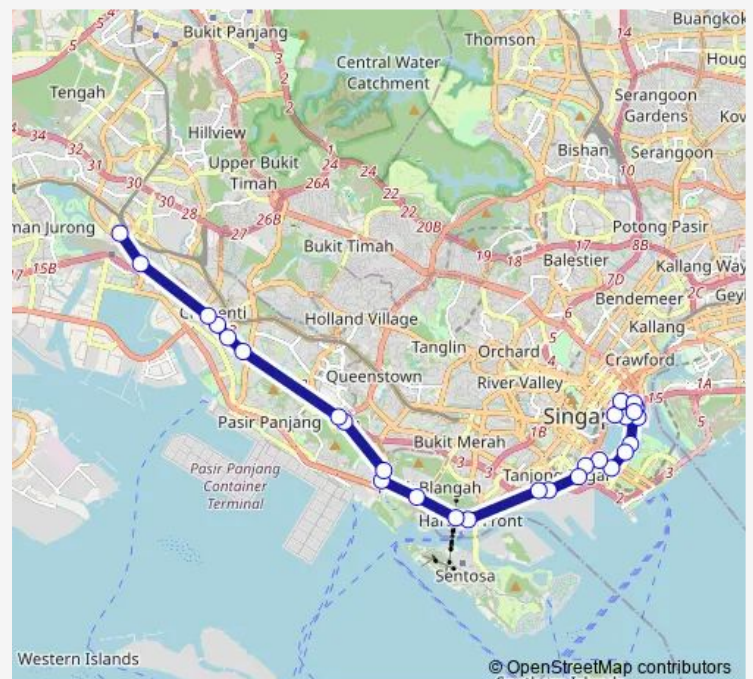

The Float @ Marina Bay

The Esplanade

Suntec Convention Ctr

Promenade Stn

Opp The Ritz-Carlton

Bayfront Stn Exit B/Mbs

Bayfront Stn Exit A

Marina Bay Stn

Alexandra Retail Ctr

Alexandra Pt

Normanton Pk

Route schedule

Marina Ctr Ter — Jurong East Int

Monday 18:06

Tuesday 18:06

Wednesday 18:06

Thursday 18:06

Friday 18:06

Saturday —

Sunday —

Route info

Direction: Marina Ctr Ter

Stops: 28

Trip Duration: 1 hour 29 min

Monday 07:36

Tuesday 07:36

Wednesday 07:36

Thursday 07:36

Friday 07:36

Saturday —

Sunday —

Route info