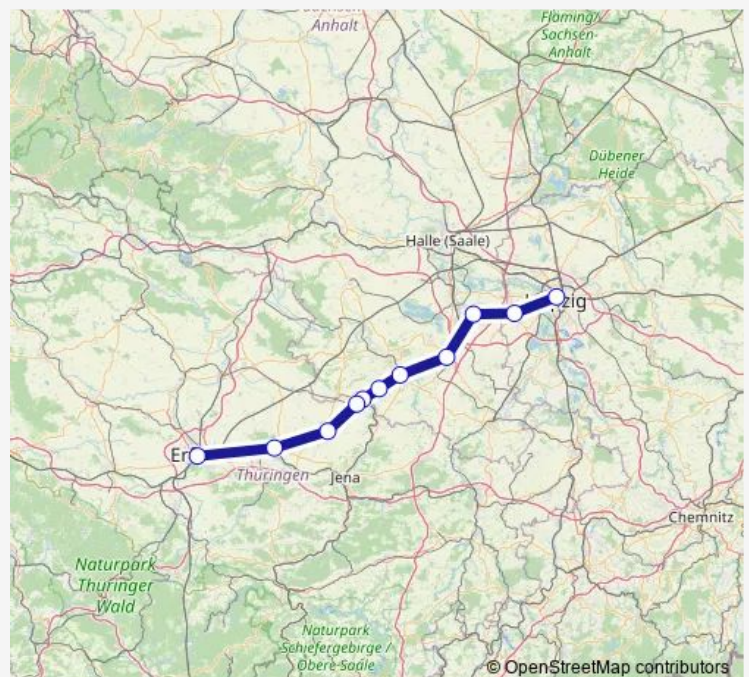

Rail RE 17

[Go to website](#)

Direction

Leipzig Hbf — Erfurt Hbf

11 stops

[Open route schedule](#)

Leipzig Hbf

Markranstädt

Saturday 07:32-19:32

Sunday 07:32-19:32

Route info

Direction: Leipzig Hbf

Stops: 11

Trip Duration: 1 hour 27 min

■ RE 17

Direction

Erfurt Hbf — Naumburg (Saale) Hbf

7 stops

[Open route schedule](#)

Erfurt Hbf

Weimar

Apolda

Bad Sulza

Großheringen

Friday 09:36-19:36

Saturday 09:36-19:36

Sunday 09:36-19:36

Route info

Direction: Erfurt Hbf

Stops: 7

Trip Duration: 0 hour 47 min

RE 17 Rail time schedules and route maps are available in an offline PDF at busmaps.com. Use the busmaps.com website to see live bus times, train schedule or subway schedule, and step-by-step directions for all public transit in Naumburg