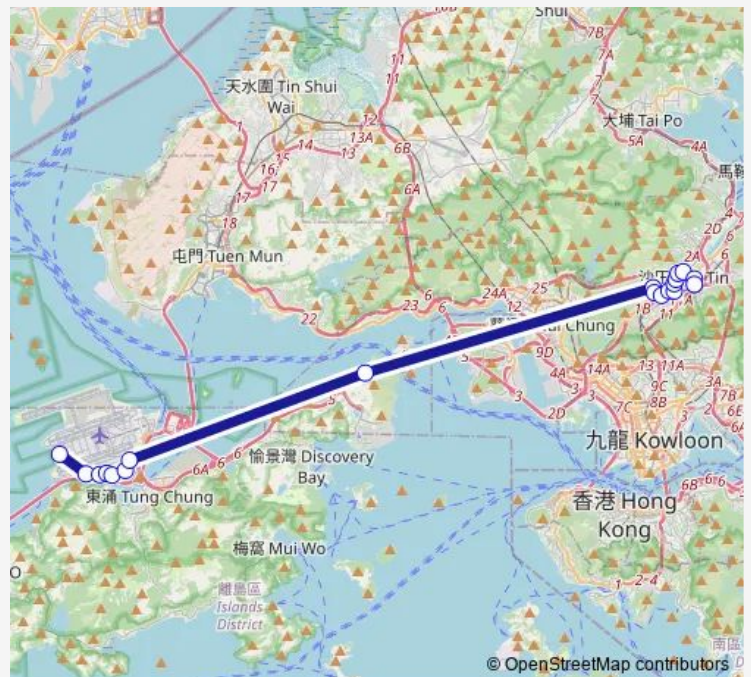

- [Lwb] Aircraft Maintenance Area
- [Ctb] Government Flying Service, South Perimeter Road[[Lwb] Government Flying Service
- [Ctb] DHL'S Central Asia Hub, South Perimeter Road[[Lwb] DHL'S Central Asia Hub
- [Ctb] Asia Airfreight Terminal, Chun Ping Road[[Lwb] Asia Airfreight Terminal[[Nlb] Asia Airfreight Terminal
- [Ctb] Airport Freight Forwarding Centre, Chun WAN Road[[Lwb] Chun WAN Road North[[Nlb] Airport Freight Forwarding Centre
- [Ctb] Hactl, Chun WAN Road[[Lwb] Hactl[[Nlb] Hactl
- [Ctb] Airport Police Station, Catering Road West[[Lwb] Airport Police Station
- [Ctb] Lantau Link BUS-BUS Interchange[[Lwb+Ctb] Lantau Link Interchange/
Lantau Link BUS-BUS Interchange[[Lwb] Lantau Link Interchange
- [Kmb] TAI WAI Road[[Lwb] TAI WAI Road
- [Ctb] TAI WAI Market, MEI TIN Road[[Kmb+Ctb] TAI WAI Market/
Tai WAI Market, MEI TIN Road[[Kmb] TAI WAI Market[[Lwb] TAI WAI Market
- [Ctb] TAI WAI Station, CHE Kung MIU Road[[Kmb+Ctb] TAI WAI BBI - TAI WAI Station/
Tai WAI Station, CHE Kung MIU Road[[Kmb] TAI WAI BBI - TAI WAI Station[[Lwb] TAI WAI BBI - TAI WAI Station
- [Ctb] CHE Kung Temple, CHE Kung MIU Road[[Kmb+Ctb] CHE Kung Temple/
Che Kung Temple, CHE Kung MIU Road[[Kmb] CHE Kung Temple[[Lwb] CHE Kung Temple

Route info

Direction: [Lwb] Aircraft Maintenance Area
 Stops: 19
 Trip Duration: 1 hour 4 min

[Ctb] Chun Shek Estate, CHE Kung MIU Road[[Kmb+Ctb] Chun Shek Estate/
Chun Shek Estate, CHE Kung MIU Road[[Kmb] Chun Shek Estate][Lwb] Chun Shek Estate