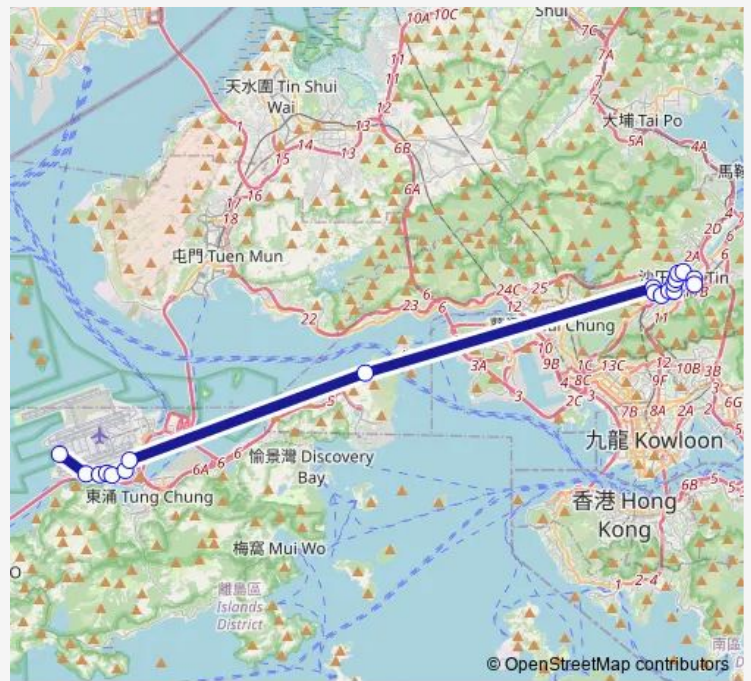

- [Lwb] Aircraft Maintenance Area
- [Ctb] Government Flying Services, South Perimeter Road[[Lwb] Government Flying Service
- [Ctb] DHL'S Central Asia Hub, South Perimeter Road[[Lwb] DHL'S Central Asia Hub
- [Ctb] Asia Airfreight Terminal, Chun Ping Road[[Lwb] Asia Airfreight Terminal[[Nlb] Asia Airfreight Terminal
- [Ctb] AIR Freight Forwarding Centre, Chun WAN Road[[Lwb] Chun WAN Road North[[Nlb] Airport Freight Forwarding Centre
- [Ctb] Hactl, Chun WAN Road[[Lwb] Hactl[[Nlb] Hactl
- [Ctb] Airport Police Station, Catering Road West[[Lwb] Airport Police Station
- [Ctb] Lantau Link BUS-BUS Interchange[[Lwb+Ctb] Lantau Link Interchange/<Br>Lantau Link BUS-BUS Interchange[[Lwb] Lantau Link Interchange
- [Kmb] TAI WAI Road[[Lwb] TAI WAI Road
- [Ctb] TAI WAI Market, MEI TIN Road[[Kmb+Ctb] TAI WAI Market/<Br>Tai WAI Market, MEI TIN Road[[Kmb] TAI WAI Market[[Lwb] TAI WAI Market
- [Ctb] TAI WAI Station, CHE Kung MIU Road[[Kmb+Ctb] TAI WAI BBI - TAI WAI Station/<Br>Tai WAI Station, CHE Kung MIU Road[[Kmb] TAI WAI BBI - TAI WAI Station[[Lwb] TAI WAI BBI - TAI WAI Station
- [Ctb] CHE Kung Temple, CHE Kung MIU Road[[Kmb+Ctb] CHE Kung Temple/<Br>Che Kung Temple, CHE Kung MIU Road[[Kmb] CHE Kung Temple[[Lwb] CHE Kung Temple

Route info

Direction: [Lwb] Aircraft Maintenance Area  
 Stops: 19  
 Trip Duration: 1 hour 5 min

■ E42C — POK Hong - Aircraft Maintenance Area **BusMaps**

[Ctb] Chun Shek Estate, CHE Kung MIU Road[[Kmb+Ctb] Chun Shek Estate/<Br>Chun Shek Estate, CHE Kung MIU Road[[Kmb] Chun Shek Estate][Lwb] Chun Shek Estate