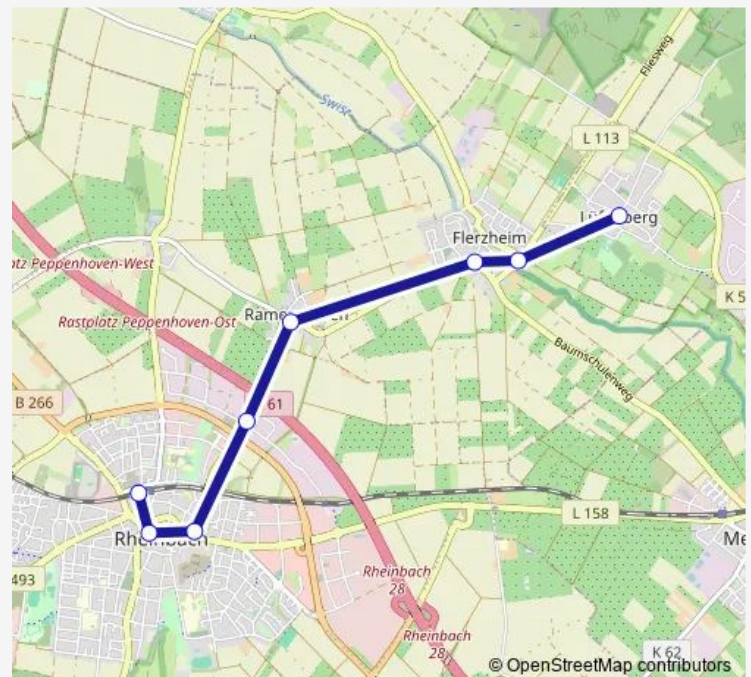

### Direction

Rheinbach Bf — Meckenheim Lüftelberg Ort

8 stops

[Open route schedule](#)

Rheinbach Bf

Rheinbach Hauptstr.

Rheinbach Gymnasiumstr.

Rheinbach Industriestr.

Rheinbach Ramershoven Ort

Rheinbach Flerzheim Mitte

Rheinbach Flerzheim Kloster

Meckenheim Lüftelberg Ort

### Route schedule

Rheinbach Bf — Meckenheim Lüftelberg Ort

Monday	03:17-02:17 <sup>+1</sup>
Tuesday	03:17-01:17 <sup>+1</sup>
Wednesday	03:17-02:17 <sup>+1</sup>
Thursday	03:17-02:17 <sup>+1</sup>
Friday	03:17-02:17 <sup>+1</sup>
Saturday	03:17-02:17 <sup>+1</sup>
Sunday	03:17-02:17 <sup>+1</sup>

### Route info

Direction: Rheinbach Bf

Stops: 8

Trip Duration: 0 hour 14 min

800

800 Suburban Railway time schedules and route maps are available in an offline PDF at [busmaps.com](https://busmaps.com). Use the [busmaps.com](https://busmaps.com) website to see live bus times, train schedule or subway schedule, and step-by-step directions for all public transit in Rheinbach