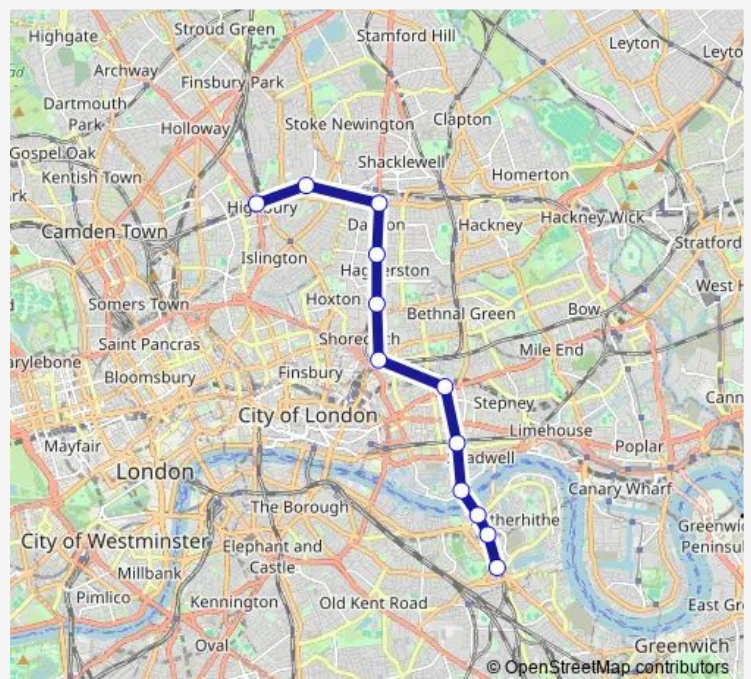

Rotherhithe

Wapping

Shadwell

Whitechapel

Shoreditch High Street

Hoxton

Haggerston

Dalston Junction

Friday —

Saturday —

Sunday

10:59-12:29

Route info

Direction: Surrey Quays

Stops: 12

Trip Duration: 0 hour 26 min