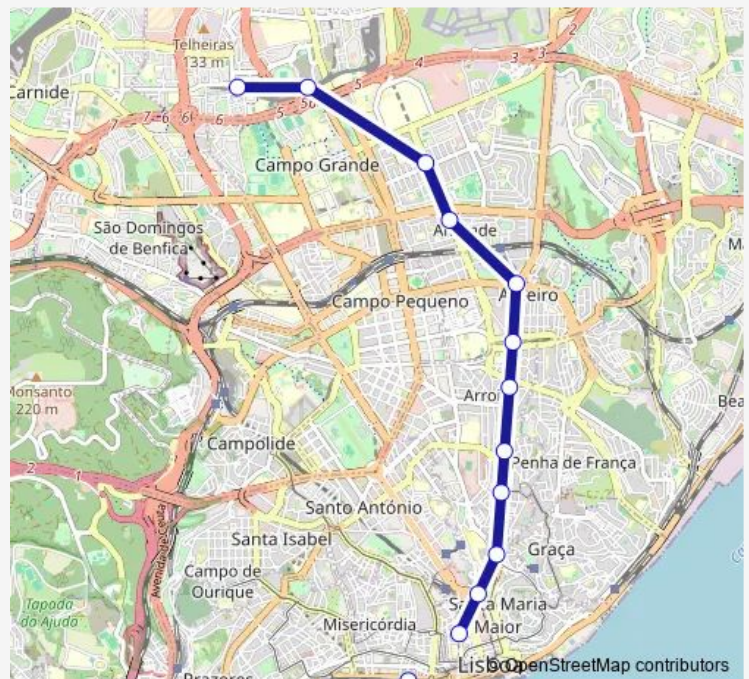

Thursday 06:30-22:15

Friday 06:30-22:15

Saturday 06:30-22:40

Sunday 06:30-22:40

Route info

Direction: Cais DO Sodré

Stops: 13

Trip Duration: 0 hour 19 min