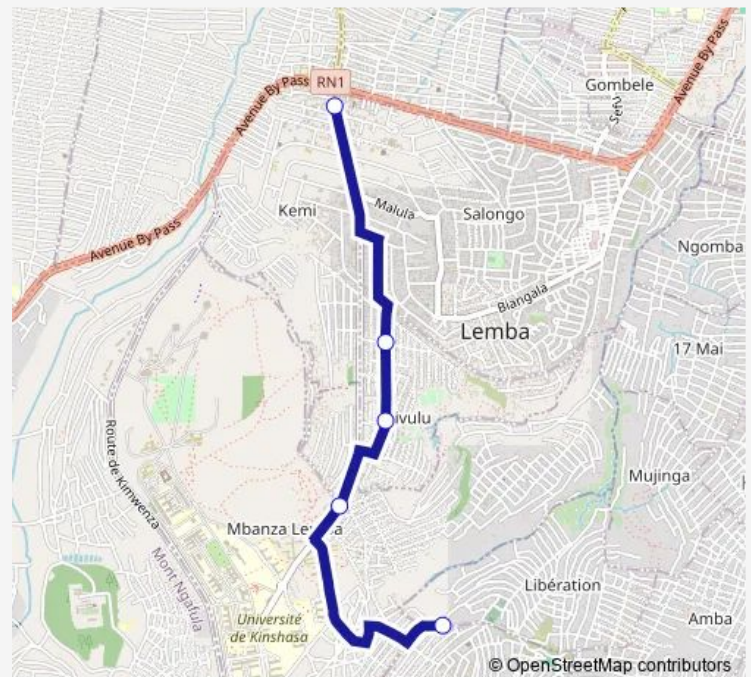

Bus Rond Point Ngaba_TO _ Cimeteire

[Go to website](#)

Direction

Inconnu — Inconnu

5 stops

[Open route schedule](#)

Inconnu

Inconnu

Thursday 08:21

Friday 08:21

Saturday —

Sunday —

Route info

Direction: Inconnu

Stops: 5

Trip Duration: 0 hour 24 min

Rond Point Ngaba_TO _ Cimeteire

Direction

Inconnu — Inconnu

5 stops

[Open route schedule](#)

Inconnu

Inconnu

Inconnu

Inconnu

Inconnu

Route schedule

Inconnu — Inconnu

Monday	07:27
Tuesday	07:27
Wednesday	07:27
Thursday	07:27
Friday	07:27
Saturday	—
Sunday	—

Route info

Direction: Inconnu

Stops: 5