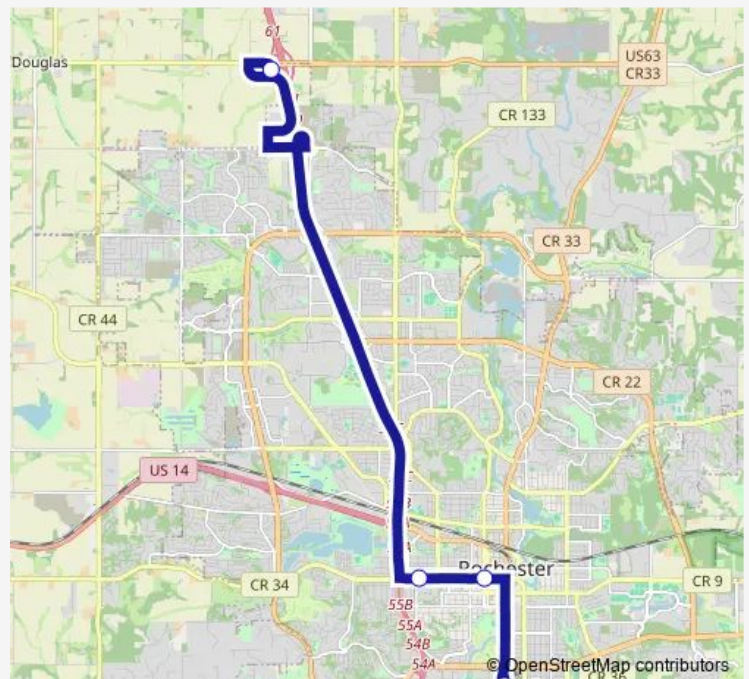

Route schedule

Pwtoc Depot — Fairgrounds PK AND Ride

Monday 05:09-14:42

Tuesday 05:09-14:42

Wednesday 05:09-14:42

Thursday 05:09-14:42

Friday 05:09-14:42

Saturday —

Sunday —

Route info

Direction: Pwtoc Depot

Stops: 2

Trip Duration: 0 hour 15 min

550X

Direction

75 ST PK AND Ride — Pwtoc Depot

Route info

Direction: 75 ST PK AND Ride

Stops: 2

Trip Duration: 0 hour 15 min

Direction

Fairgrounds PK AND Ride — 75 ST PK AND Ride

4 stops

[Open route schedule](#)

Saturday	—
----------	---

Sunday	—
--------	---

Route info

Direction: Fairgrounds PK AND Ride

Stops: 2

Trip Duration: 0 hour 15 min

Direction

75 ST PK AND Ride — Fairgrounds PK AND Ride