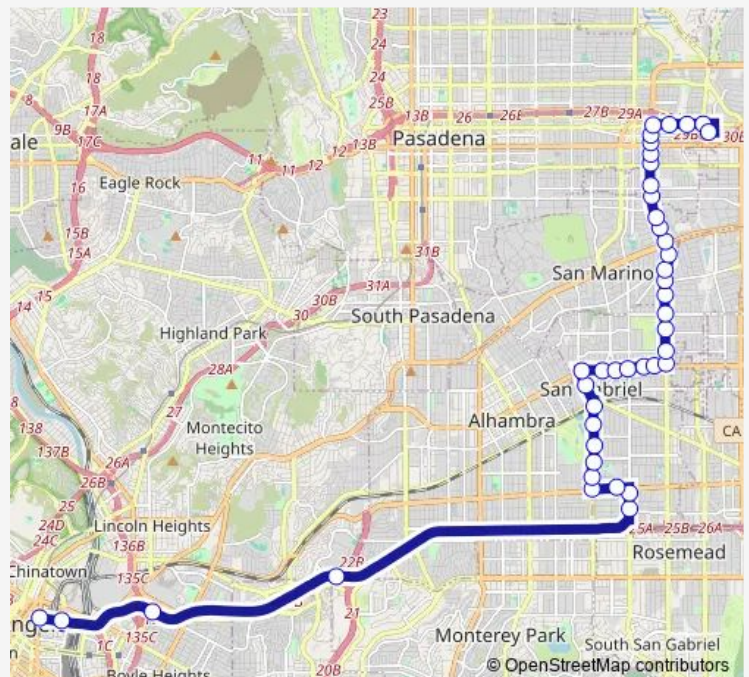

La General Medical Center Station

Cal State LA Busway Station

Del Mar / Marshall

Del Mar / Bencamp

Valley / Abbot

Valley / New

New / Newby

Ramona / Wells

Ramona / Central

Ramona / Grand

Ramona / Main

Route schedule

Terminal 25 — Sierra Madre Villa Station

Monday 04:52-21:37

Tuesday 04:52-21:37

Wednesday 04:52-21:37

Thursday 04:52-21:37

Friday 04:52-21:37

Saturday —

Sunday —

Route info

Direction: Terminal 25

Stops: 50

Trip Duration: 1 hour 1 min

487/489 — Metro Express Line

Mission / Broadway

Las Tunas / Mission

Las Tunas / Santa Anita

Las Tunas / San Marino

Las Tunas / Del Mar

Las Tunas / Country Club

Las Tunas / California