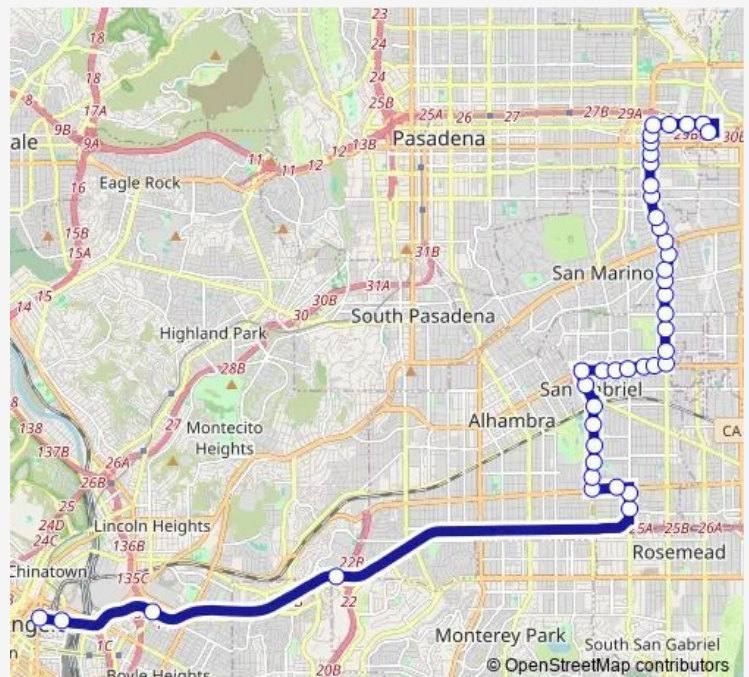

La General Medical Center Station

Cal State LA Busway Station

Del Mar / Marshall

Del Mar / Bencamp

Valley / Abbot

Valley / New

New / Newby

Ramona / Wells

Ramona / Central

Ramona / Grand

Ramona / Main

Route schedule

Terminal 25 — Sierra Madre Villa Station

Monday 04:52-21:37

Tuesday 04:52-21:37

Wednesday 04:52-21:37

Thursday 04:52-21:37

Friday 04:52-21:37

Saturday —

Sunday —

Route info

Direction: Terminal 25

Stops: 50

Trip Duration: 0 hour 55 min

487/489 — Metro Express Line

Mission / Broadway

Las Tunas / Mission

Las Tunas / Santa Anita

Las Tunas / San Marino

Las Tunas / Del Mar

Las Tunas / Country Club

Las Tunas / California