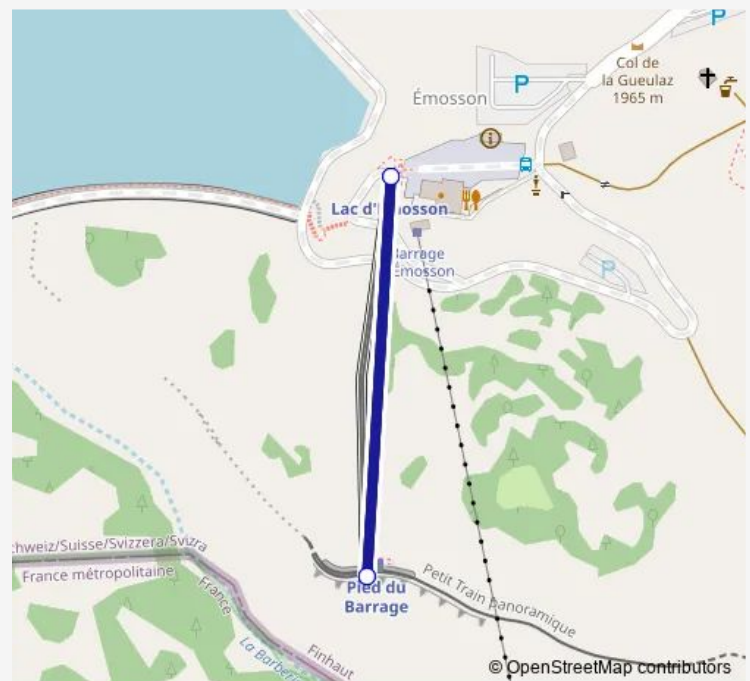

Funicular 311 FUN 311

[Go to website](#)**Direction**

Pied du barrage — Lac d'Emosson Minifunic

2 stops

[Open route schedule](#)

Pied du barrage

Lac d'Emosson Minifunic

Route schedule

Pied du barrage — Lac d'Emosson Minifunic

Monday	11:30
Tuesday	11:30
Wednesday	11:30
Thursday	11:30
Friday	11:30
Saturday	11:30
Sunday	11:30

Route info

Direction: Pied du barrage

Stops: 2

Trip Duration: 0 hour 5 min

■ 311 — FUN 311

BusMaps

311 Funicular time schedules and route maps are available in an offline PDF at busmaps.com. Use the busmaps.com website to see live bus times, train schedule or subway schedule, and step-by-step directions for all public transit in Martigny-Ville