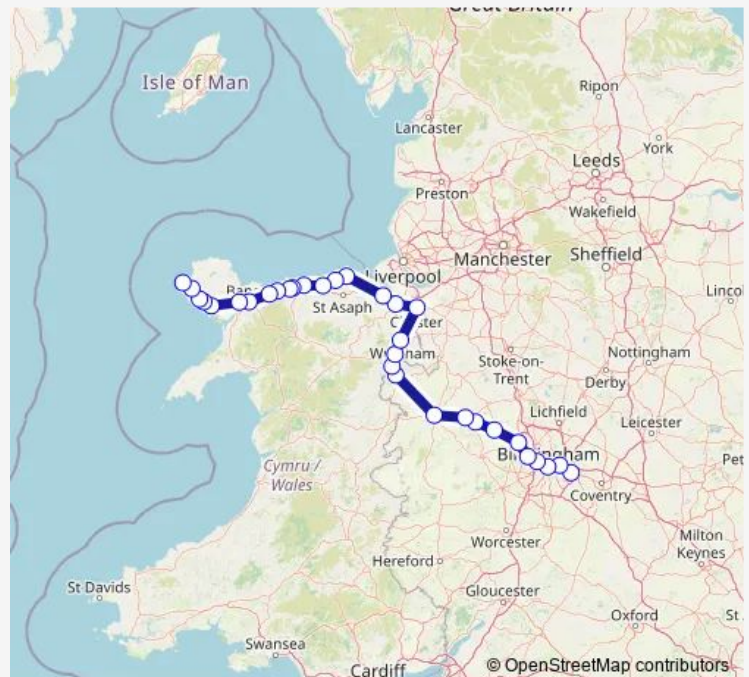

Rail Aw:Bhi->Hhd AW train service from BHI to Hhd

[Go to website](#)

Direction

Birmingham International — Holyhead

32 stops

[Open route schedule](#)

Birmingham International

Stechford

Birmingham New Street

Smethwick Galton Bridge

Dudley Port

Wolverhampton

Cosford

Telford Central

Wellington (Shropshire)

Shrewsbury

Rhyl

Abergele & Pensarn

Colwyn Bay

Route schedule

Birmingham International — Holyhead

Monday 09:06-15:10

Tuesday 09:06-15:10

Wednesday 09:06-15:10

Thursday 09:06-15:10

Friday 09:06-15:10

Saturday 07:08-17:10

Sunday 17:06-17:08

Route info

Direction: Birmingham International

Stops: 32

Trip Duration: 4 hour 12 min