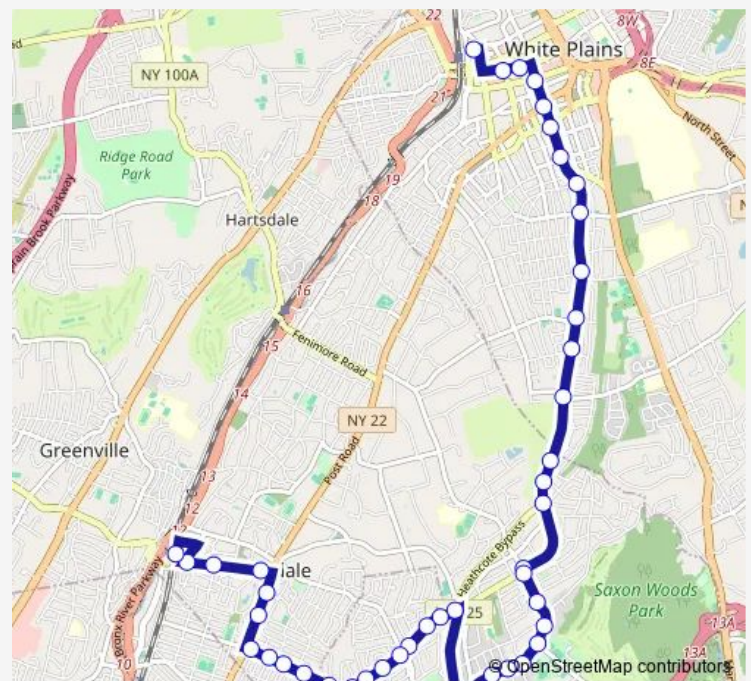

Grand Blvd @ Primrose Ave

### Route schedule

Scarsdale RR Station East — White Plains BUS Terminal Lane B

Monday 10:27

Tuesday 10:27

Wednesday 10:27

Thursday 10:27

Friday 10:27

Saturday —

### Route info

Direction: Scarsdale RR Station East

Stops: 48

Trip Duration: 0 hour 41 min

Grand Blvd @ Wilmot Rd

Wilmot RD @ Wilmot Cir

Wilmot RD @ Ridge Dr

Wilmot RD @ Ernest Dr