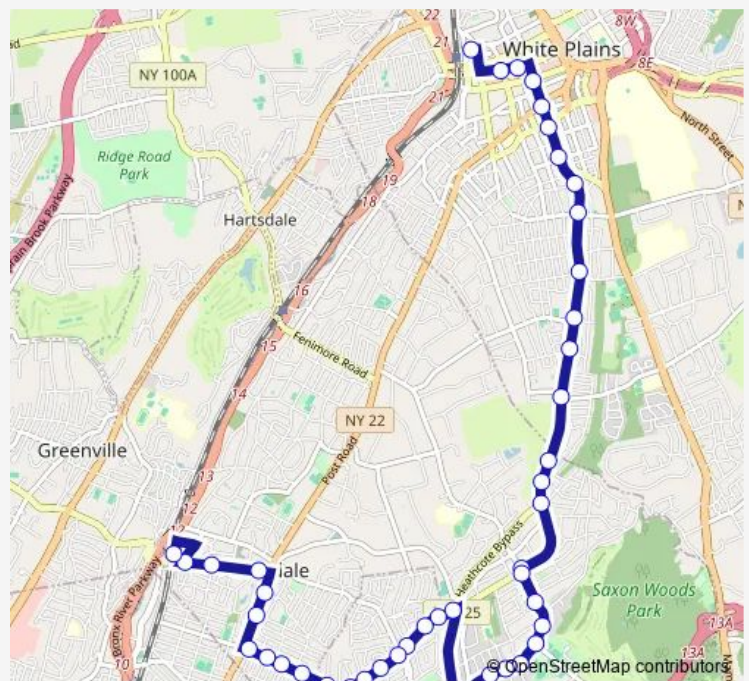

Wilmot RD @ Wilmot Cir

Wilmot RD @ Ridge Dr

Wilmot RD @ Ernest Dr

Wilmot RD @ Sunnyview La

Wilmot RD @ Baraud Rd

Wilmot RD @ Dorchester Rd

Wilmot RD @ Baldwin La

Wilmot RD @ Scarsdale Shopping Ctr

Wilmot RD @ Weaver St

### Route schedule

Scarsdale RR Station East — White Plains BUS Terminal Lane C

Monday 06:20-19:10

Tuesday 06:20-19:10

Wednesday 06:20-19:10

Thursday 06:20-19:10

Friday 06:20-19:10

Saturday —

### Route info

Direction: Scarsdale RR Station East

Stops: 47

Trip Duration: 0 hour 33 min

0063 — 63 - Scarsdale-White Plains

Weaver ST @ Daisy Farms Rd

Crossway @ Heathcote Rd

Crossway @ Harvest Dr