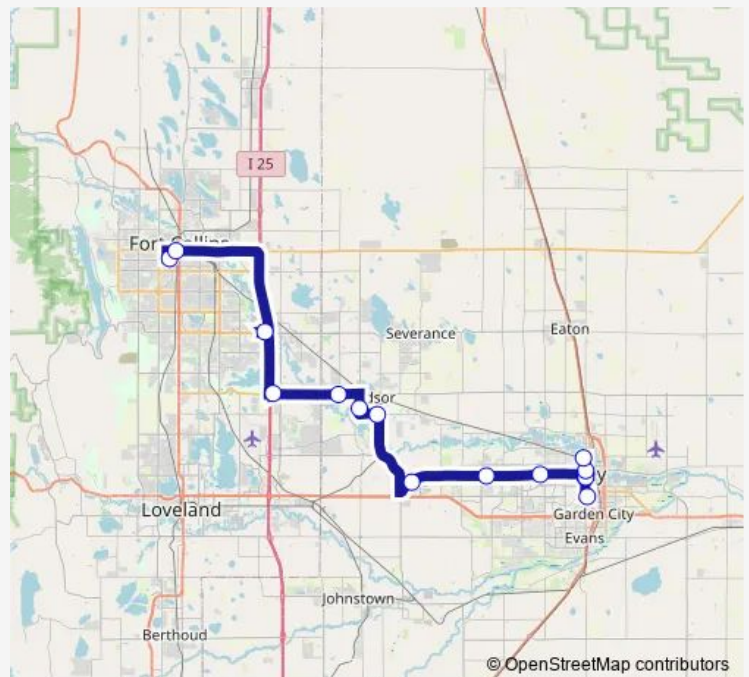

Harmony Transfer Center

Westgate and HWY 392 Transfer Point

Main St @ 15th St - Eastbound

7th St @ Garden Dr - Southbound

Eastman Park Dr @ US Hwy 257 - Eastbound

W 10th St @ Promontory Cir - Eastbound

W 10th St @ 69th Ave - Eastbound

W 10th St @ 36th Ave - Eastbound

10th St @ 11th Ave - Eastbound

11th Ave @ 12th St - Southbound

10th Ave @ 20th St - Northbound

11th Ave @ 12th St - Northbound

11th Ave @ 8th St - Northbound

Greeley Evans Regional Transportation Center

Route schedule

CSU Transit Center — Greeley Evans Regional Transportation Center

Monday	06:30-17:40
Tuesday	06:30-17:40
Wednesday	06:30-17:40
Thursday	06:30-17:40
Friday	06:30-17:40
Saturday	—
Sunday	—

Route info

Direction: CSU Transit Center

Stops: 16

Trip Duration: 1 hour 17 min

PX — Poudre Express Regional