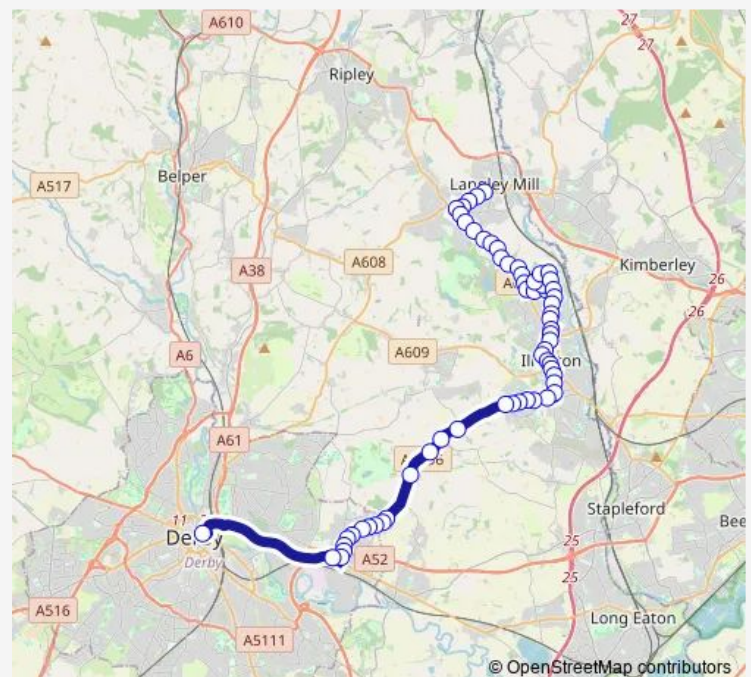

### Route schedule

Morledge — Market Place

Monday —

Tuesday 21:05-02:05<sup>+1</sup>

Wednesday —

Thursday —

Friday 24:05-02:05<sup>+1</sup>

Saturday 24:05-02:05<sup>+1</sup>

### Route info

Direction: Morledge

Stops: 24

Trip Duration: 0 hour 25 min

■ IF

The General Havelock

Health Centre

Market Place