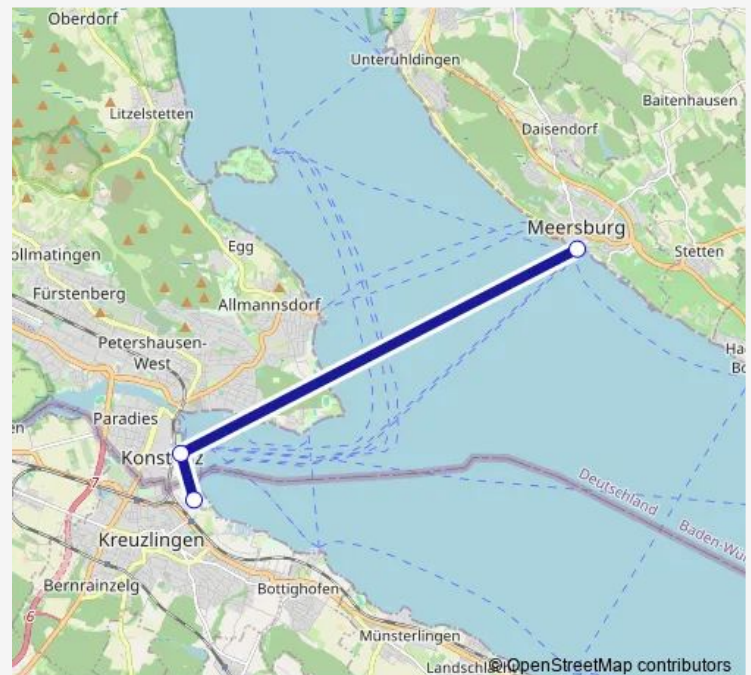

Ferry 3800 BAT 3800

[Go to website](#)**Direction**

Meersburg (Bodensee) — Kreuzlingen Hafen (See)

3 stops

[Open route schedule](#)

Meersburg (Bodensee)

Konstanz Hafen

Kreuzlingen Hafen (See)

Route schedule

Meersburg (Bodensee) — Kreuzlingen Hafen (See)

Monday	16:35
Tuesday	16:35
Wednesday	16:35
Thursday	16:35
Friday	16:35
Saturday	16:35
Sunday	16:35

Route info

Direction: Meersburg (Bodensee)

Stops: 3

Trip Duration: 0 hour 43 min

■ 3800 — BAT 3800

BusMaps

Direction

Meersburg (Bodensee) — Kreuzlingen Hafen (See)

2 stops

[Open route schedule](#)

Meersburg (Bodensee)