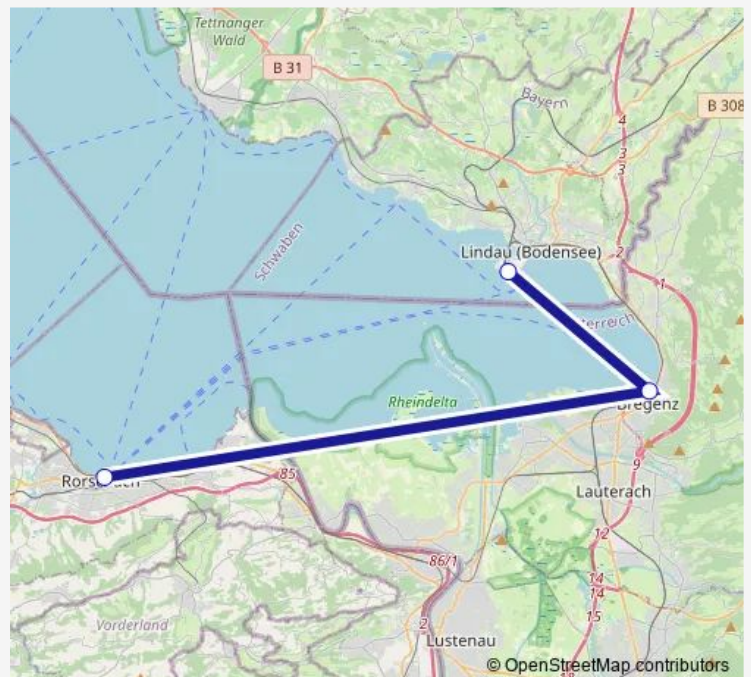

### Direction

Rorschach Hafen (See) — Lindau Hafen

3 stops

[Open route schedule](#)

Rorschach Hafen (See)

Bregenz Hafen

Lindau Hafen

### Route schedule

Rorschach Hafen (See) — Lindau Hafen

Monday	11:25
Tuesday	11:25
Wednesday	11:25
Thursday	11:25
Friday	11:25
Saturday	11:25
Sunday	11:25

### Route info

Direction: Rorschach Hafen (See)

Stops: 3

Trip Duration: 1 hour 40 min

■ 3800 — BAT 3800

3800 Ferry time schedules and route maps are available in an offline PDF at [busmaps.com](https://busmaps.com). Use the [busmaps.com](https://busmaps.com) website to see live bus times, train schedule or subway schedule, and step-by-step directions for all public transit in Bregenz