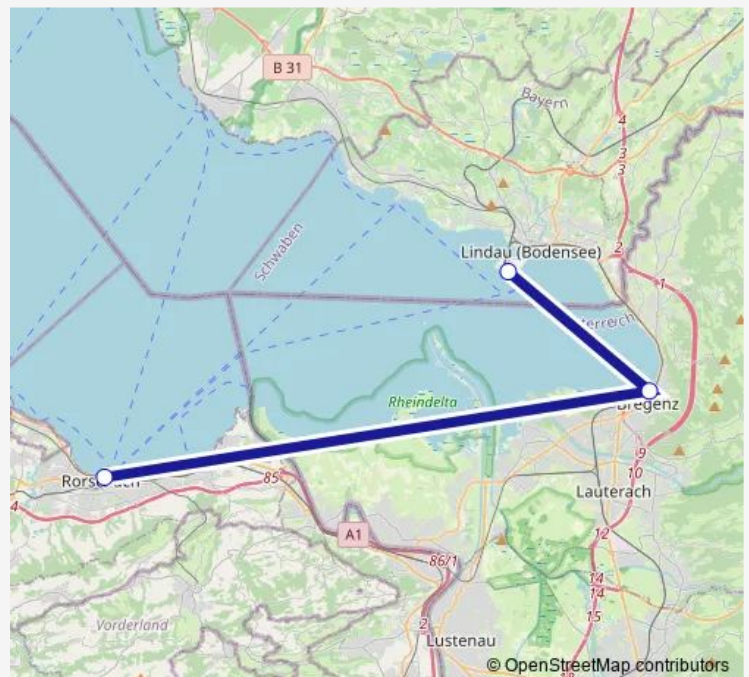

Ferry 3800 BAT 3800

[Go to website](#)

Direction

Rorschach Hafen (See) — Lindau Hafen

3 stops

[Open route schedule](#)

Rorschach Hafen (See)

Bregenz Hafen

Lindau Hafen

Route schedule

Rorschach Hafen (See) — Lindau Hafen

Monday	11:25
Tuesday	11:25
Wednesday	11:25
Thursday	11:25
Friday	11:25
Saturday	11:25
Sunday	11:25

Route info

Direction: Rorschach Hafen (See)

Stops: 3

Trip Duration: 1 hour 40 min

3800 — BAT 3800

3800 Ferry time schedules and route maps are available in an offline PDF at busmaps.com. Use the busmaps.com website to see live bus times, train schedule or subway schedule, and step-by-step directions for all public transit in Bregenz