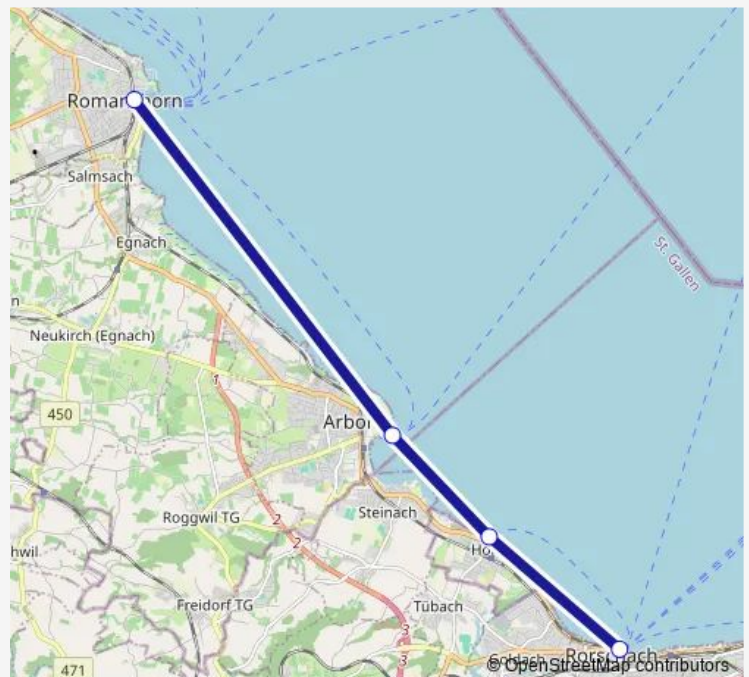

### Direction

Rorschach Hafen (See) — Romanshorn (See)

4 stops

[Open route schedule](#)

Rorschach Hafen (See)

Horn (See)

Arbon (See)

Romanshorn (See)

### Route schedule

Rorschach Hafen (See) — Romanshorn (See)

Monday 10:55-19:18

Tuesday 10:55-19:18

Wednesday 10:55-19:18

Thursday 10:55-19:18

Friday 10:55-19:18

Saturday 10:55-19:18

### Route info

Direction: Rorschach Hafen (See)

Stops: 4

Trip Duration: 1 hour 3 min

■ 3800 — BAT 3800

## Direction

Romanshorn (See) — Rorschach Hafen (See)

4 stops

[Open route schedule](#)

Romanshorn (See)

Arbon (See)

Horn (See)

Rorschach Hafen (See)