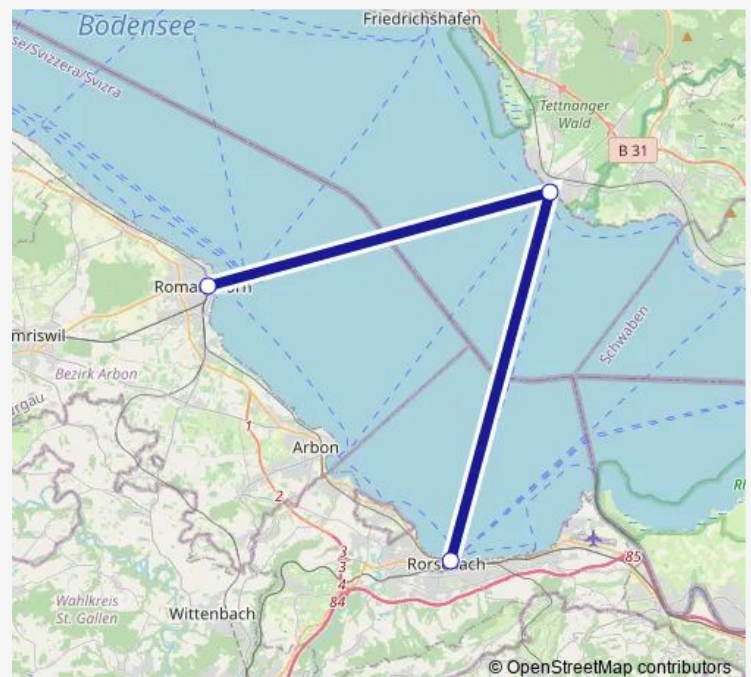

Ferry 3800 BAT 3800

[Go to website](#)

Direction

Romanshorn (See) — Rorschach Hafen (See)

3 stops

[Open route schedule](#)

Romanshorn (See)

Langenargen Hafen

Saturday 12:20

Sunday 12:20

Route info

Direction: Romanshorn (See)

Stops: 3

Trip Duration: 1 hour 47 min

■ 3800 — BAT 3800

Direction

Romanshorn (See) — Rorschach Hafen (See)

4 stops

[Open route schedule](#)

Romanshorn (See)

Arbon (See)

Langenargen Hafen

Rorschach Hafen (See)

Route schedule

Romanshorn (See) — Rorschach Hafen (See)

Monday	08:30
Tuesday	08:30
Wednesday	08:30
Thursday	08:30
Friday	08:30
Saturday	08:30
Sunday	08:30

Route info

Direction: Romanshorn (See)

Stops: 4

Trip Duration: 2 hour 20 min