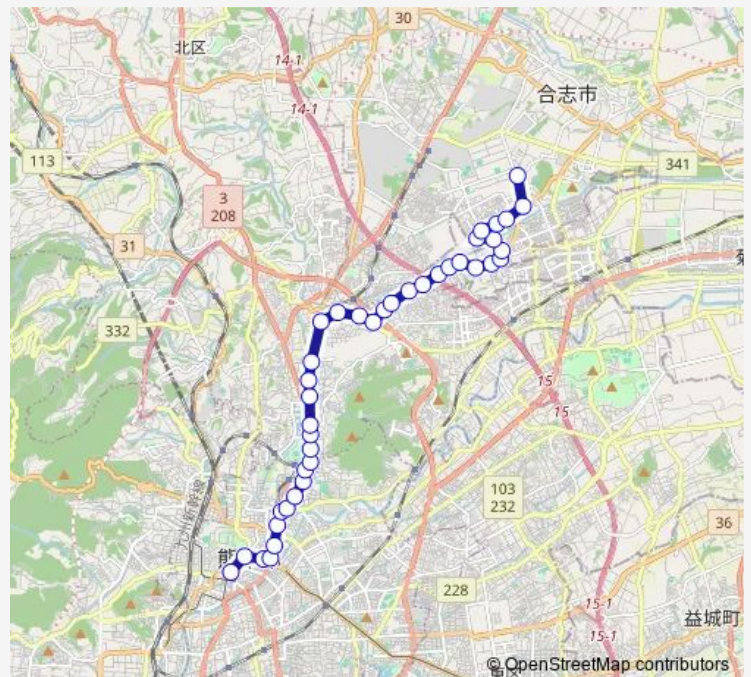

Bus C5-5 : 深夜バス 桜町バスターミナル→水道町→三軒町→堀川→新地団地→下群

[Go to website](#)

Direction

undefined — undefined

0 stops

[Open route schedule](#)

Route schedule

undefined — undefined

Friday

24:15⁺¹

Saturday

24:15⁺¹

Sunday

—

Route info

Direction:

Stops: 0

Trip Duration: — min

■ C5-5 : 深夜バス 桜町バスターミナル→水道町→三軒町→堀川→新地団地→下群 **BusMaps**

Bus time schedules and route maps are available in an offline PDF at busmaps.com. Use the busmaps.com website to see live bus times, train schedule or subway schedule, and step-by-step directions for all public transit in Kumamoto