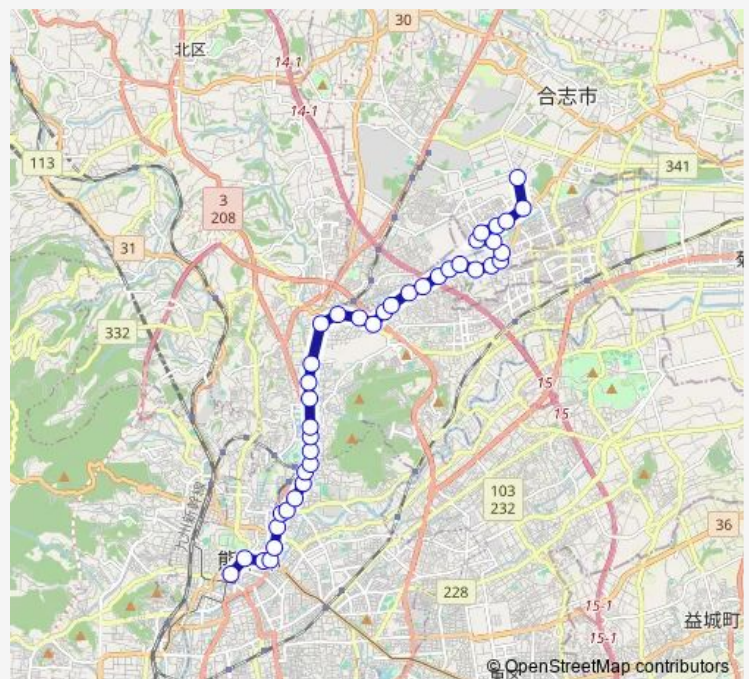

### Route schedule

undefined — undefined

Monday

—

Tuesday

—

Wednesday

—

### Route info

Direction:

Stops: 0

Trip Duration: — min

■ C5-5 : 深夜バス 桜町バスターミナル→水道町→三軒町→堀川→新地団地→下群 **BusMaps**

Bus time schedules and route maps are available in an offline PDF at [busmaps.com](https://busmaps.com). Use the [busmaps.com](https://busmaps.com) website to see live bus times, train schedule or subway schedule, and step-by-step directions for all public transit in Kumamoto