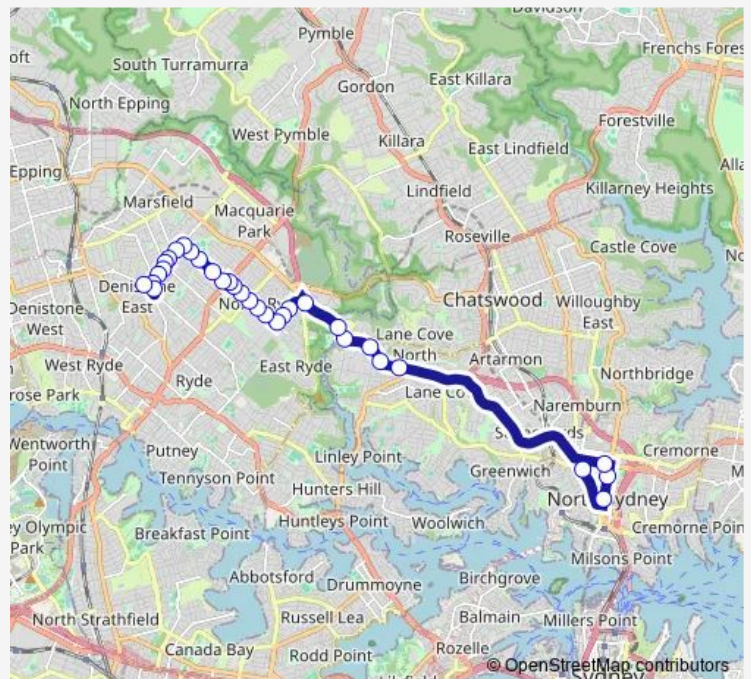

Thursday 07:07

Friday 07:07

Saturday —

Sunday —

Route info

Direction: Colvin Park, Lovell Rd

Stops: 48

Trip Duration: 0 hour 51 min

646w — North Sydney Girls High to Denistone East

Epping Rd At Mowbray Rd

Epping Rd Before Cumberland Av

Epping Rd Opp Sam Johnson Way

Epping Rd Before Johnston Cres

Epping Rd After Fraser St

Tantallon Oval, Epping Rd