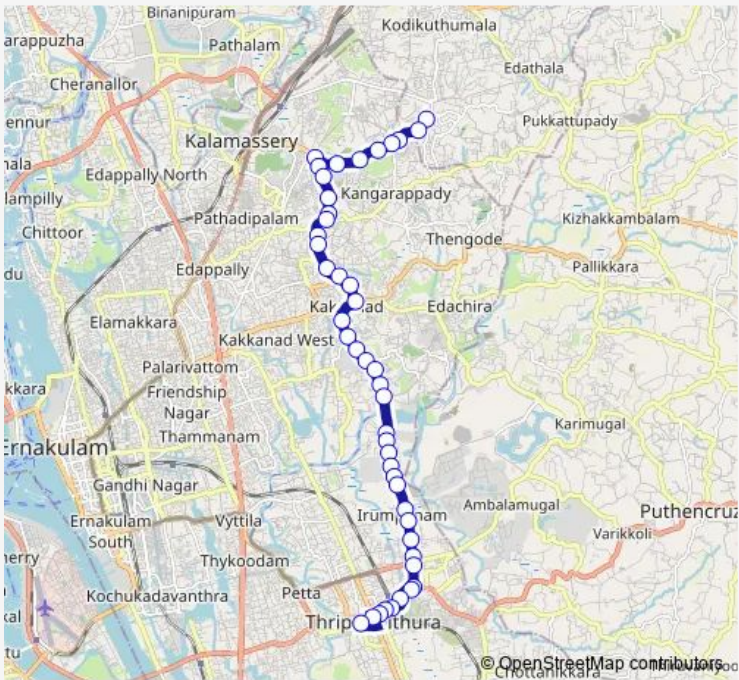

Direction
 Nuals Junction — Thrippunithura
 45 stops
[Open route schedule](#)

- Nuals Junction
- Nuals College
- HMT Colony
- Medical College
- Kinfra
- Store
- HMT Machine Tools
- Thoshiba
- Median
- Cusat
- Kaipadamugal Junction
- Bmc
- Vallathol Padi
- Thrikkakara
- Bharat Matha College
- Sunrise Hospital
- Mavelipuram Junction
- Kakkanad
- Kakkanad Civil Station
- Akashavani Junction
- Eechamukk

Route schedule
 Nuals Junction — Thrippunithura

Monday	06:00
Tuesday	06:00
Wednesday	06:00
Thursday	06:00
Friday	06:00
Saturday	06:00
Sunday	06:00

Route info
 Direction: Nuals Junction
 Stops: 45
 Trip Duration: 0 hour 50 min

Monday 06:00

Tuesday 06:00

Wednesday 06:00

Thursday 06:00

Friday 06:00

Saturday 06:00

Sunday 06:00

Route info

Direction: Thrippunithura

Stops: 37

Trip Duration: 0 hour 50 min

Vallathol Padi

Bmc

Kaipadamugal Junction

Median

Thoshiba