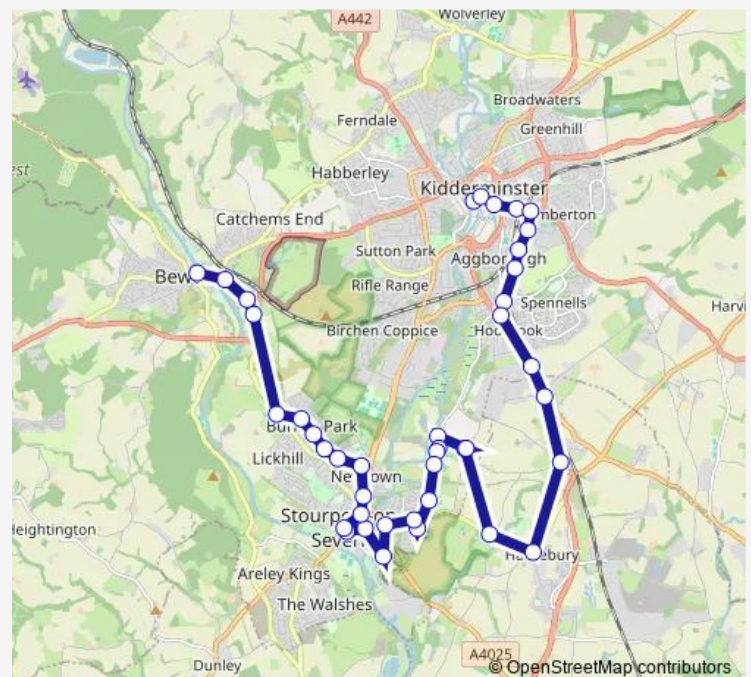

Lorne Street

Farfield

Chester Road South

Barnetts Lane

Hoobrook Island

Hoobrook Island

Driving Test Station

Mare & Colt

### Route schedule

Kidderminster Bus Station — Load Street

Monday 07:40

Tuesday 07:40

Wednesday 07:40

Thursday 07:40

Friday 07:40

Saturday —

### Route info

Direction: Kidderminster Bus Station

Stops: 41

Trip Duration: 0 hour 50 min

■ S15 — Kidderminster - Wilden Top - Stourport - Bewdley **BusMaps**

Wilden Lane

The Old Kyle Store

Kylemilne Way

## Route schedule

Load Street — Kidderminster Bus Station

Monday 15:30

---

Tuesday 15:30

---

Wednesday 15:30

---