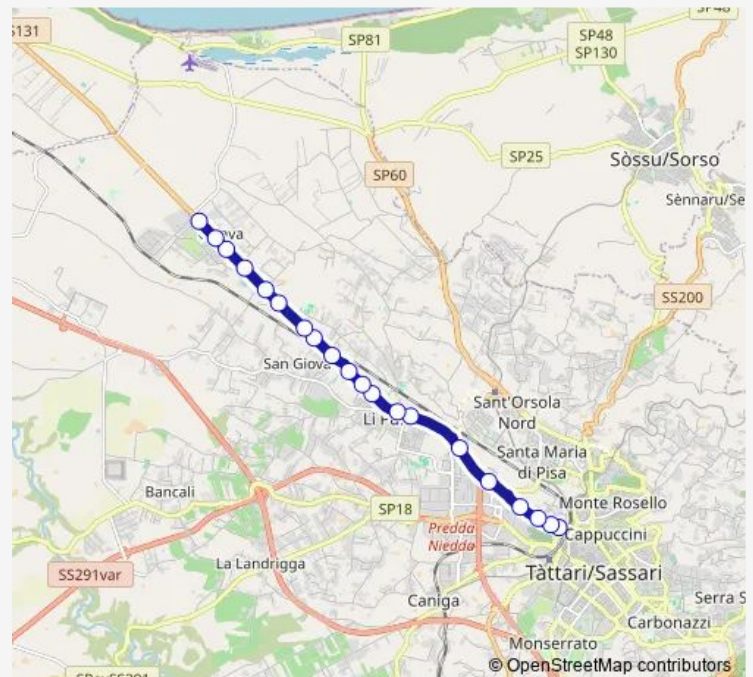

### Direction

Viale Porto Torres 21 — Strada Statale 131 Civico 244

20 stops

[Open route schedule](#)

Viale Porto Torres 21

Viale Porto Torres 47

Viale Porto Torres 51

Viale Porto Torres 79

Via De Cupis 86

Sp Ex Ss 131 Civico 52/58

Sp Ex Ss 131, Sc San Pietro D'Ottava

Sp Ex Ss 131, Sv Rio D'Ottava

Sp Ex Ss 131 Fronte 109

Sp Ex Ss 131 Civico 136

Strada Statale 131 Civico 180

Strada Statale 131 Civico 244

### Route schedule

Viale Porto Torres 21 — Strada Statale 131 Civico 244

Monday 07:05

Tuesday 07:05

Wednesday 07:05

Thursday 07:05

Friday 07:05

Saturday 07:05

### Route info

Direction: Viale Porto Torres 21

Stops: 20

Trip Duration: 0 hour 14 min

■ S15 — Scolastico 15

S15 Bus time schedules and route maps are available in an offline PDF at [busmaps.com](https://busmaps.com). Use the [busmaps.com](https://busmaps.com) website to see live bus times, train schedule or subway schedule, and step-by-step directions for all public transit in Sassari