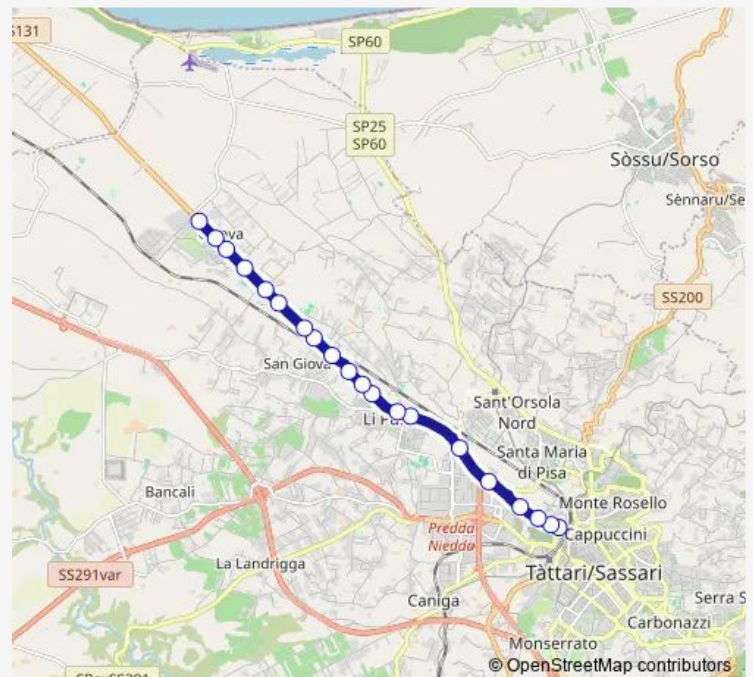

### Direction

Viale Porto Torres 21 — Strada Statale 131 Civico 244

20 stops

[Open route schedule](#)

Viale Porto Torres 21

Viale Porto Torres 47

Viale Porto Torres 51

Viale Porto Torres 79

Via De Cupis 86

Sp Ex Ss 131 Civico 52/58

Sp Ex Ss 131, Sc San Pietro D'Ottava

Sp Ex Ss 131, Sv Rio D'Ottava

Sp Ex Ss 131 Fronte 109

Sp Ex Ss 131 Civico 136

Strada Statale 131 Civico 180

Strada Statale 131 Civico 244

### Route schedule

Viale Porto Torres 21 — Strada Statale 131 Civico 244

Monday 07:05

Tuesday 07:05

Wednesday 07:05

Thursday 07:05

Friday 07:05

Saturday 07:05

### Route info

Direction: Viale Porto Torres 21

Stops: 20

Trip Duration: 0 hour 14 min

■ S15 — Scolastico 15

S15 Bus time schedules and route maps are available in an offline PDF at [busmaps.com](https://busmaps.com). Use the [busmaps.com](https://busmaps.com) website to see live bus times, train schedule or subway schedule, and step-by-step directions for all public transit in Sassari