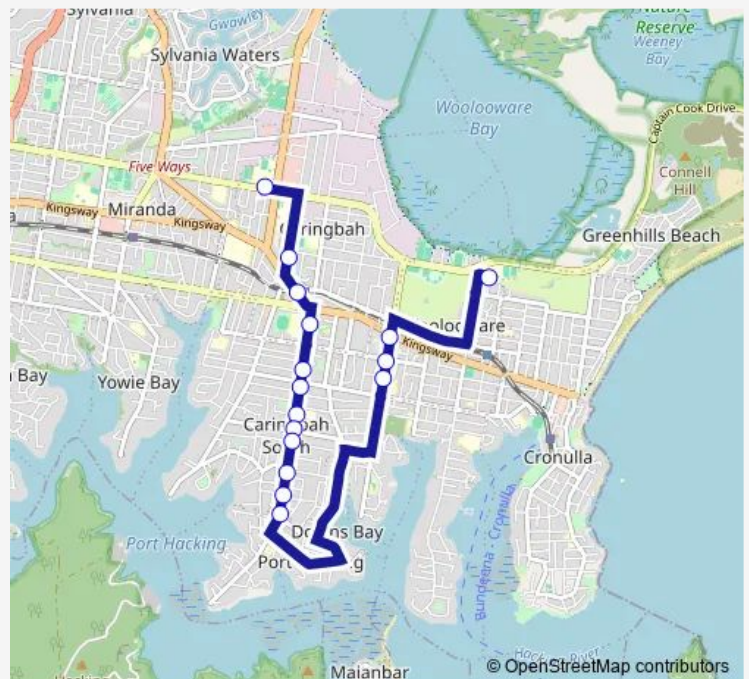

[Open route schedule](#)

Endeavour Sports High School, Access Rd, The Boulevard

Willarong Rd After Dianella St

Caringbah Station, Kingsway

Port Hacking Rd At Mansfield Av

Port Hacking Rd Opp Ultimo St

Port Hacking Rd Opp Jellicoe St

Caringbah Public School, Port Hacking Rd

Port Hacking Rd At Telopea Av

Port Hacking Rd At Epacris Av

Port Hacking Rd Shops, Port Hacking Rd

Port Hacking Rd At Daphne St

Port Hacking Rd Opp Lilli Pilli Oval

Gannons Rd Opp Burraneer Bay Public School

Gannons Rd At Caringbah Rd

Gannons Rd Opp Gannons Rd Shops

Woollooware High School, Restormel St

Route schedule

Endeavour Sports High School, Access Rd, The Boulevard — Woollooware High School, Restormel St

Monday	08:00
Tuesday	08:00
Wednesday	08:00
Thursday	08:00
Friday	08:00
Saturday	—
Sunday	—

Route info

Direction: Endeavour Sports High School, Access Rd, The Boulevard

Stops: 16

Trip Duration: 0 hour 33 min