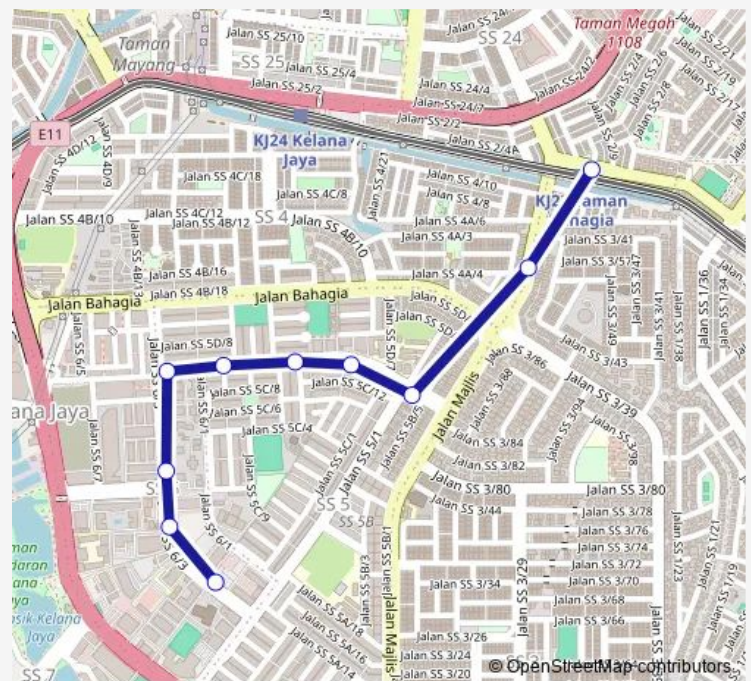

Bus T625 Stesen LRT Taman Bahagia, Jalan SS 2/3 — Angkasa, Jaaln SS 6/3

[Go to website](#)

Direction

Stesen LRT Taman Bahagia, Jalan SS 2/3 — Angkasa, Jaaln SS 6/3

10 stops

[Open route schedule](#)

Stesen LRT Taman Bahagia, Jalan SS 2/3

TM, Jalan SS 6/3

Angkasa, Jaaln SS 6/3

Route schedule

Stesen LRT Taman Bahagia, Jalan SS 2/3 — Angkasa, Jaaln SS 6/3

| | |
|-----------|-------|
| Monday | 06:00 |
| Tuesday | 06:00 |
| Wednesday | 06:00 |
| Thursday | 06:00 |
| Friday | 06:00 |
| Saturday | 06:00 |
| Sunday | 06:00 |

Route info

Direction: Stesen LRT Taman Bahagia, Jalan SS 2/3

Stops: 10

Trip Duration: 17 hour 0 min

■ T625 — Stesen LRT Taman Bahagia

Direction

Angkasa, Jaaln SS 6/3 — Stesen LRT Taman Bahagia, Jalan SS 2/3

20 stops

[Open route schedule](#)

Angkasa, Jaaln SS 6/3

Pejabat Kastam, Jalan SS 5/1

TM, Jalan Majlis

Wisma Fam, Jalan Majlis

Simpang Jalan SS 5A/14, Jalan Majlis

Masjid Al,Hidayah (opp.), Jalan Majlis