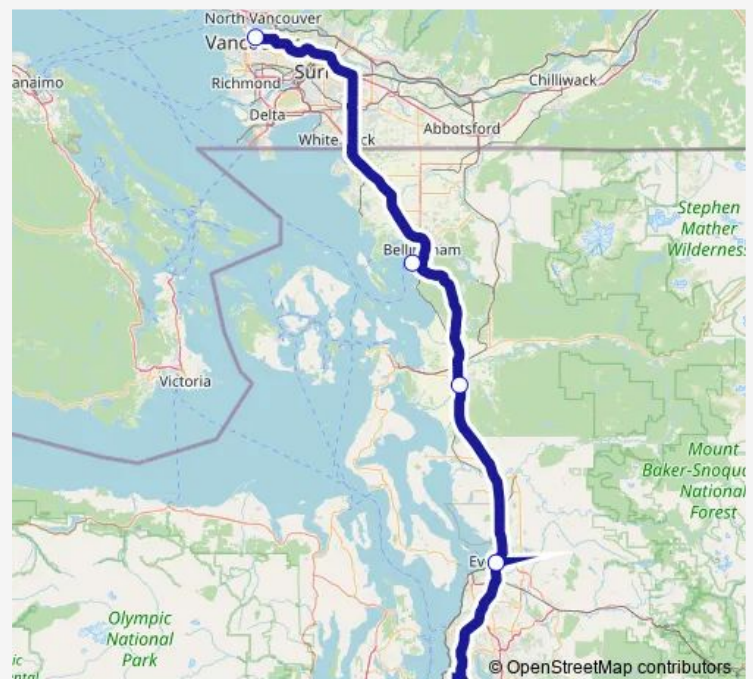

Mount Vernon Bus Stop

Everett Bus Stop

Seattle Bus Station

Route schedule

Vancouver (Pacific Central Station) — Seattle Bus Station

Monday 01:00-02:00

Tuesday 01:00-02:00

Wednesday 01:00-02:00

Thursday 01:00-02:00

Friday 01:00-02:00

Saturday 01:00-02:00

Sunday 01:00-02:00

Route info

Direction: Vancouver (Pacific Central Station)

Stops: 5

Trip Duration: 4 hour 15 min

Greyhound Us0501 — Seattle - Vancouver

Direction

Seattle Bus Station — Vancouver (Pacific Central Station)

5 stops

[Open route schedule](#)

Seattle Bus Station

Everett Bus Stop

Mount Vernon Bus Stop