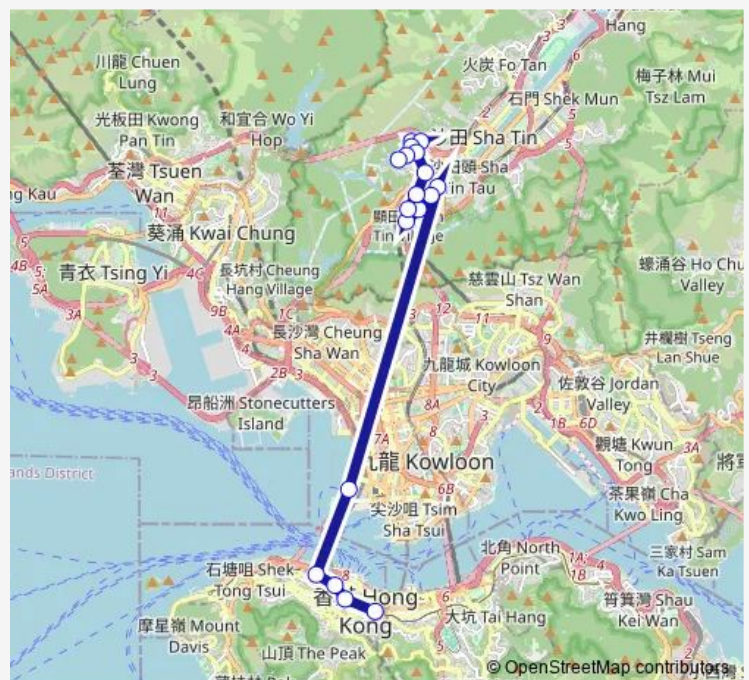

Route schedule

[Ctb] Admiralty - MTR Exit D[[Kmb+Ctb] Admiralty (East) Terminus/
Admiralty - MTR Exit D — [Kmb+Ctb] MEI TIN BUS Terminus/
Mei TIN Estate[[Kmb] MEI TIN BUS Terminus

Monday	17:30-18:32
Tuesday	17:30-18:32
Wednesday	17:30-18:32
Thursday	17:30-18:32
Friday	17:30-18:32
Saturday	—
Sunday	—

Route info

Direction: [Ctb] Admiralty - MTR Exit D[[Kmb+Ctb] Admiralty (East) Terminus/
Admiralty - MTR Exit D

Stops: 18

Trip Duration: 1 hour 8 min

[Ctb] Festival City, CHE Kung MIU Road[[Kmb+Ctb] Festival City/
Festival City, CHE Kung MIU Road[[Kmb] Festival City][Lwb] Festival City