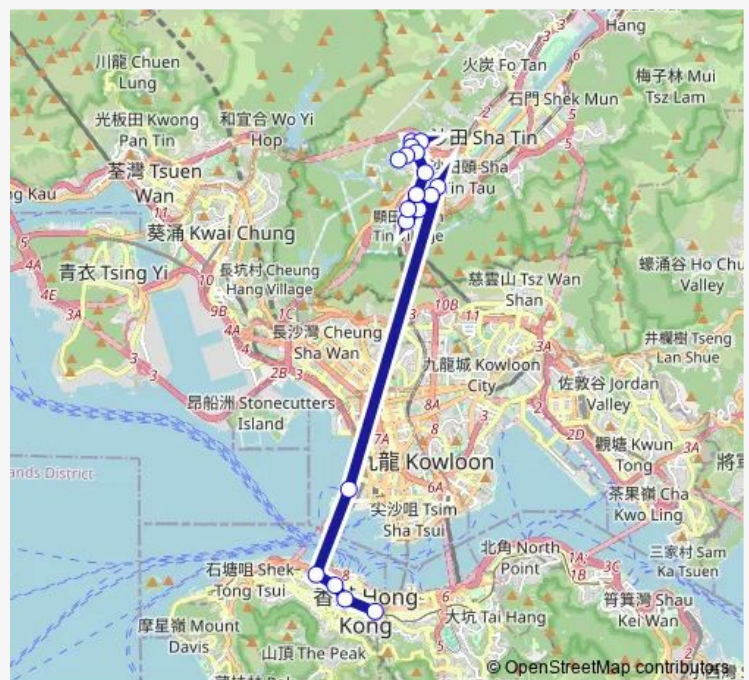

[Ctb] Western Harbour Crossing BUS-BUS Interchange[[Kmb+Ctb] Western Harbour Tunnel BBI/
Western Harbour Crossing BUS-BUS Interchange[[Kmb] Western Harbour Tunnel Bbi

[Ctb] SUN Chui Estate, Hung MUI KUK Road[[Kmb+Ctb] TAI WAI BBI - SUN Chui Estate/
Sun Chui Estate, Hung MUI KUK Road[[Kmb] TAI WAI BBI - SUN Chui Estate

[Ctb] Lung Hang Estate, TIN SAM Street[[Kmb+Ctb] Lung Hang Estate/
Lung Hang Estate, TIN SAM Street[[Kmb] Lung Hang Estate[[Lwb] Lung Hang Estate

[Kmb+Ctb] HA Keng HAU Village/
Ha Keng HAU Village, HIN Keng Street[[Kmb] HA Keng HAU Village[[Lwb] HA Keng HAU Village

[Kmb+Ctb] HIN TIN Village/
Hin TIN Village, HIN Keng Street[[Kmb] HIN TIN Village[[Lwb] HIN TIN Village

[Kmb+Ctb] HIN TIN Playground/
Hin TIN Playground, CHE Kung MIU Road[[Kmb] HIN TIN Playground[[Lwb] HIN TIN Playground

Route schedule

[Ctb] Admiralty - MTR Exit D[[Kmb+Ctb] Admiralty (East) Terminus/
Admiralty - MTR Exit D — [Kmb+Ctb] MEI TIN BUS Terminus/
Mei TIN Estate[[Kmb] MEI TIN BUS Terminus

Monday 17:30-18:32

Tuesday 17:30-18:32

Wednesday 17:30-18:32

Thursday 17:30-18:32

Friday 17:30-18:32

Saturday —

Sunday —

Route info

Direction: [Ctb] Admiralty - MTR Exit D[[Kmb+Ctb] Admiralty (East) Terminus/
Admiralty - MTR Exit D

Stops: 18

Trip Duration: 1 hour 1 min