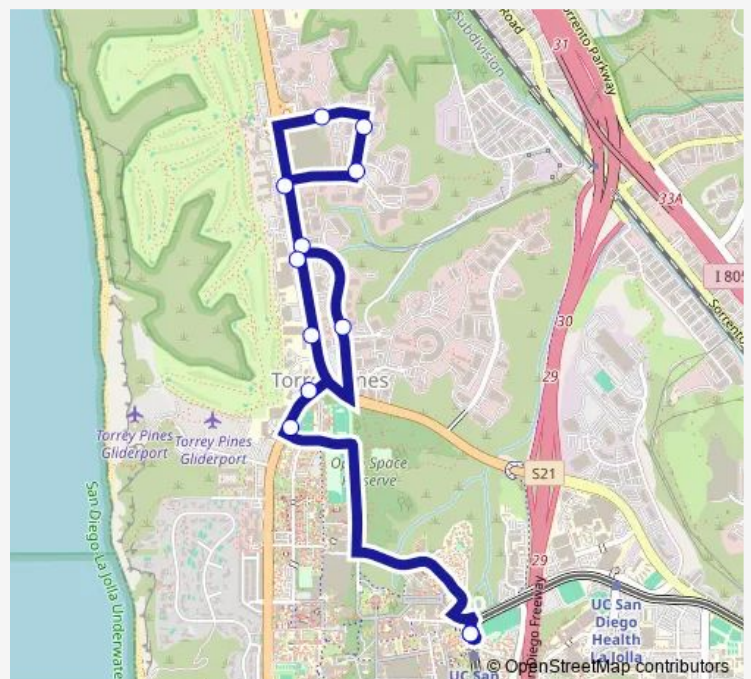

John Jay Hopkins Dr & General Atomics Ct

N Torrey Pines Rd & John J Hopkins Dr

Torreyana Rd & Road To The Cure & Science Park Rd

Torreyana Rd & Callan Rd (Before Turn)

11099 Callan Rd

N Torrey Pines Rd & Science Park Rd

N Torrey Pines Rd & John Hopkins Dr

N Torrey Pines Rd & Scripps Clinic Drwy

N Torrey Pines Rd & Genesee Av

Ucsd Central Campus Station

Route schedule

Ucsd Central Campus Station — Ucsd Central Campus Station

Monday 06:12-19:08

Tuesday 06:12-19:08

Wednesday 06:12-19:08

Thursday 06:12-19:08

Friday 06:12-19:08

Saturday —

Sunday —

Route info

Direction: Ucsd Central Campus Station

Stops: 12

Trip Duration: 0 hour 24 min

985 Bus time schedules and route maps are available in an offline PDF at [busmaps.com](https://busmaps.com). Use the [busmaps.com](https://busmaps.com) website to see live bus times, train schedule or subway schedule, and step-by-step directions for all public transit in Del Mar