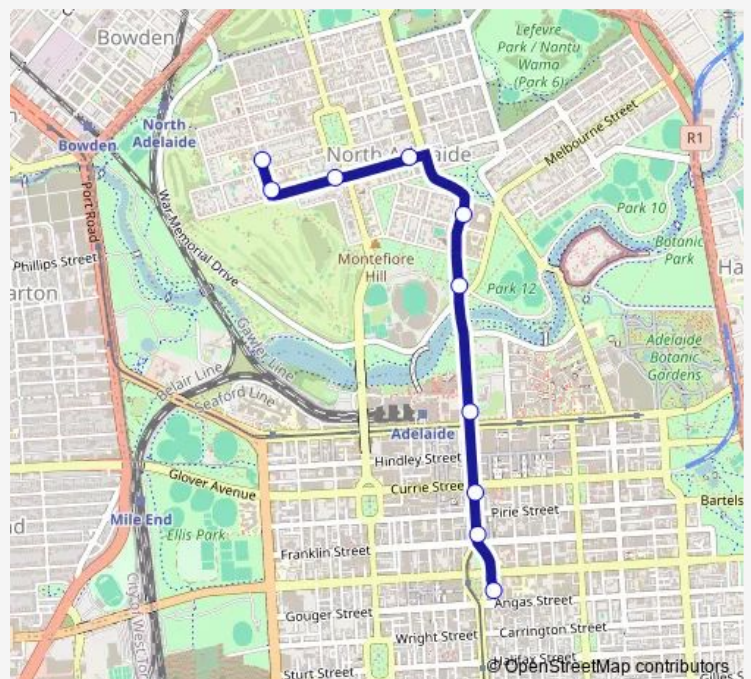

Stop 5 Hill St - North East side

Stop 4 Ward St - North side

Stop 3 Ward St - North side

Stop 2 King William Rd - South East side

Stop 1 King William Rd - East side

Stop A3 King William Rd - East side

Stop D1 King William St - East side

Stop E1 King William St - East side

Stop VS3 Victoria Sq - East side

Route schedule

Stop 5A Hill St - North East side — Stop VS3 Victoria Sq - East side

Monday 15:35

Tuesday 15:35

Wednesday 15:35

Thursday 15:35

Friday 15:35

Saturday —

Sunday —

Route info

Direction: Stop 5A Hill St - North East side

Stops: 10

Trip Duration: 0 hour 12 min

985 — St Dominic's Priory College to City

985 Bus time schedules and route maps are available in an offline PDF at busmaps.com. Use the busmaps.com website to see live bus times, train schedule or subway schedule, and step-by-step directions for all public transit in Adelaide