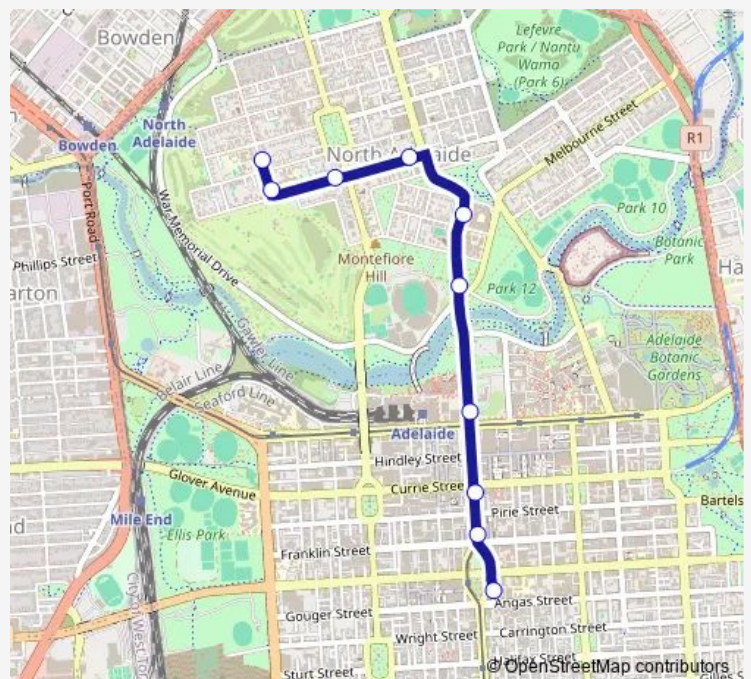

Stop 5 Hill St - North East side

Stop 4 Ward St - North side

Stop 3 Ward St - North side

Stop 2 King William Rd - South East side

Stop 1 King William Rd - East side

Stop A3 King William Rd - East side

Stop D1 King William St - East side

Stop E1 King William St - East side

Stop VS3 Victoria Sq - East side

Route schedule

Stop 5A Hill St - North East side — Stop VS3 Victoria Sq - East side

Monday 15:35

Tuesday 15:35

Wednesday 15:35

Thursday 15:35

Friday 15:35

Saturday —

Sunday —

Route info

Direction: Stop 5A Hill St - North East side

Stops: 10

Trip Duration: 0 hour 12 min

985 — St Dominic's Priory College to City

985 Bus time schedules and route maps are available in an offline PDF at busmaps.com. Use the busmaps.com website to see live bus times, train schedule or subway schedule, and step-by-step directions for all public transit in Adelaide