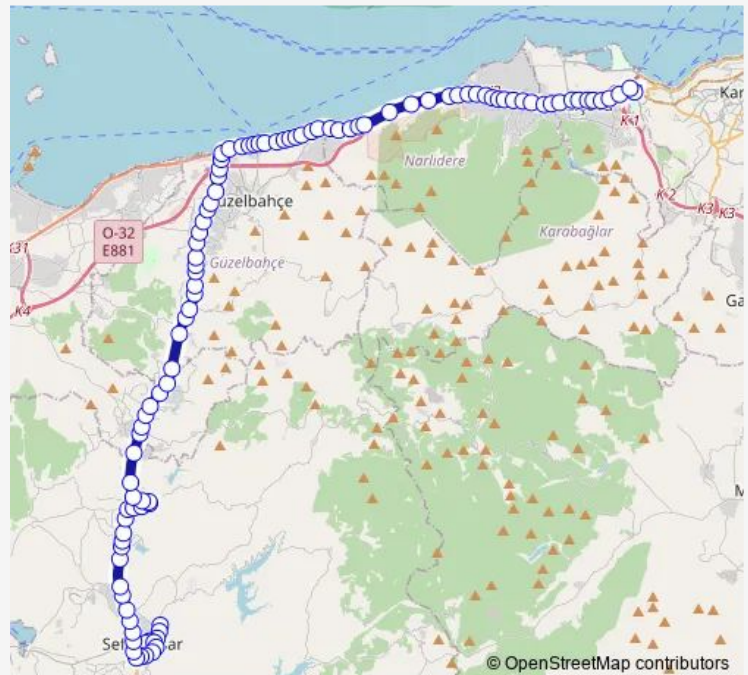

Bus 985 Seferihisar - F.Altay Aktarma Merkezi

[Go to website](#)

Direction

Seferihisar Son Durak — Fahrettin Altay Aktarma Merkezi

101 stops

[Open route schedule](#)

Seferihisar Son Durak

Seferihisar Konutlar

Seferihisar Devlet Hastanesi

Seferihisar Pazaryeri

Seferihisar Ptt

Seferihisar Mezarlık

Seferihisar İtfaiye

Seferihisar Bahçe

Kocaçay

Seferihisar Semt Garajı

Seferihisar Saha

İzmir Caddesi

Siğacık Yol Ayrımı

Barış Selçuk Parkı

Jandarma

Öğretmenevi

Esentepe

Karakayalar

Uluslararası Seferihisar İmkb Anadolu İmam Hatip Lisesi

Seferihisar İmkb Mesleki ve Teknik Anadolu Lisesi

Ekoköy

Route schedule

Seferihisar Son Durak — Fahrettin Altay Aktarma Merkezi

Monday 06:05-23:45

Tuesday 06:05-23:45

Wednesday 06:05-23:45

Thursday 06:05-23:45

Friday 06:05-23:45

Saturday 06:15-22:00

Sunday 06:00-22:45

Route info

Direction: Seferihisar Son Durak

Stops: 101

Trip Duration: 1 hour 41 min

985 — Seferihisar - F.Altay Aktarma Merkezi

BusMaps