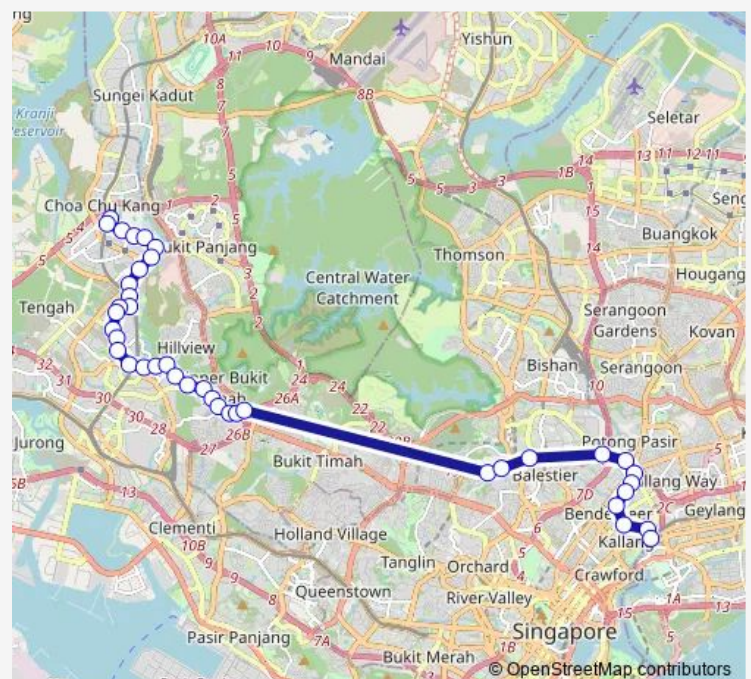

Thursday 05:30

Friday 05:30

Saturday 05:30

Sunday 05:30

Route info

Direction: Choa Chu Kang Int

Stops: 40

Trip Duration: 1 hour 42 min

985

BusMaps

Autobacs

Aft Bt Batok East Ave 6

The Hillford

Aft Chun Tin Rd

Opp Blk 19

Opp Beauty World Stn

Friday 05:45

Saturday 05:45

Sunday 05:45

Route info

Direction: Lor 1 Geylang Ter

Stops: 40

Trip Duration: 1 hour 44 min

Bef Bt Batok West Ave 5