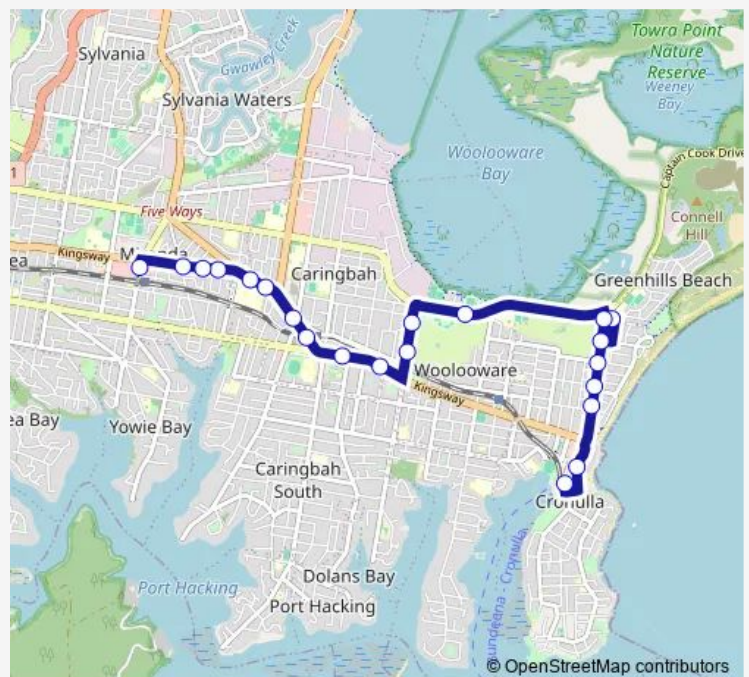

Bus 985 Miranda to Cronulla via Woolooware Bay

[Go to website](#)

Direction

Miranda Interchange, Kiora Rd, Stand 8 — Cronulla St Opp Cronulla Station

22 stops

[Open route schedule](#)

- Miranda Interchange, Kiora Rd, Stand 8
- Kingsway At Junction St
- Kingsway Opp The Sutherland Hospital
- Kingsway At Willarong Rd
- Caringbah Station, Kingsway
- Kingsway At Mackay St
- Kingsway Opp Jacaranda Rd
- Kingsway Before Nullaburra Rd
- Kingsway Opp Oleander Pde
- Gannons Rd After Denman Av
- Gannons Rd Before Captain Cook Dr
- Captain Cook Dr Opp Captain Cook Playing Fields
- Shark Park, Captain Cook Dr
- Cronulla High School, Bate Bay Rd
- Elouera Rd After Hume Rd
- Elouera Rd At Tullimbar Rd
- Elouera Rd At Bando Rd
- Elouera Rd At Burke Rd
- Elouera Rd After Burke Rd
- Cronulla Plaza, Kingsway
- Croydon St Opp Club Cronulla

Route schedule

Miranda Interchange, Kiora Rd, Stand 8 — Cronulla St Opp Cronulla Station

Monday	15:00
Tuesday	—
Wednesday	15:00
Thursday	—
Friday	15:00
Saturday	—
Sunday	—

Route info

Direction: Miranda Interchange, Kiora Rd, Stand 8

Stops: 22

Trip Duration: 0 hour 22 min

985 — Miranda to Cronulla via Woolooware Bay

Direction

Cronulla St Opp Cronulla Station — Miranda Interchange, Kiora Rd, Stand 3

21 stops

[Open route schedule](#)

Cronulla St Opp Cronulla Station

Gerrale St Before Ocean Grove Av

Elouera Rd At Burke Rd

Elouera Rd At Bando Rd

Elouera Rd At Hume Rd

Cronulla Golf Course, Elouera Rd

Cronulla High School, Bate Bay Rd

Elouera Rd Opp Bate Bay Rd

Captain Cook Dr Opp Shark Park