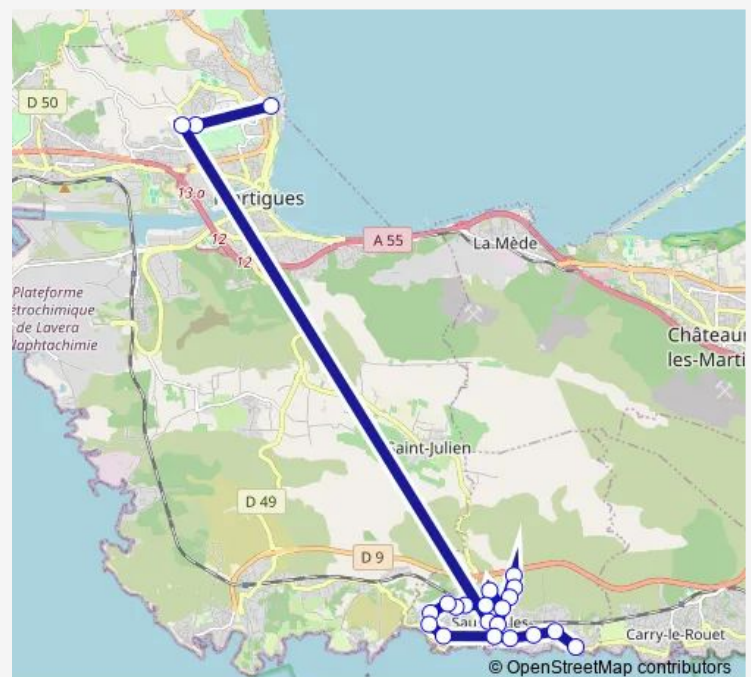

Saturday —

Sunday —

Route info

Direction: Les Terrasses

Stops: 23

Trip Duration: 1 hour 0 min

■ C257 — Ensùès - Carry - Sausset - Martigues

Lycée Jean Lurçat

CLG Marcel Pagnol

Direction

Lycée Paul Langevin — Les Coquillages

22 stops

[Open route schedule](#)

Lycée Paul Langevin

Lycée Brise Lames

Lycée Jean Lurçat

Thursday 18:00

Friday 18:00

Saturday —

Sunday —

Route info

Direction: Lycée Paul Langevin

Stops: 22

Trip Duration: 1 hour 19 min

Tuesday 07:32-08:05

Wednesday 07:32-08:05

Thursday 07:32-08:05

Friday 07:32-08:05

Saturday —

Sunday —

Route info

Direction: Le Camping