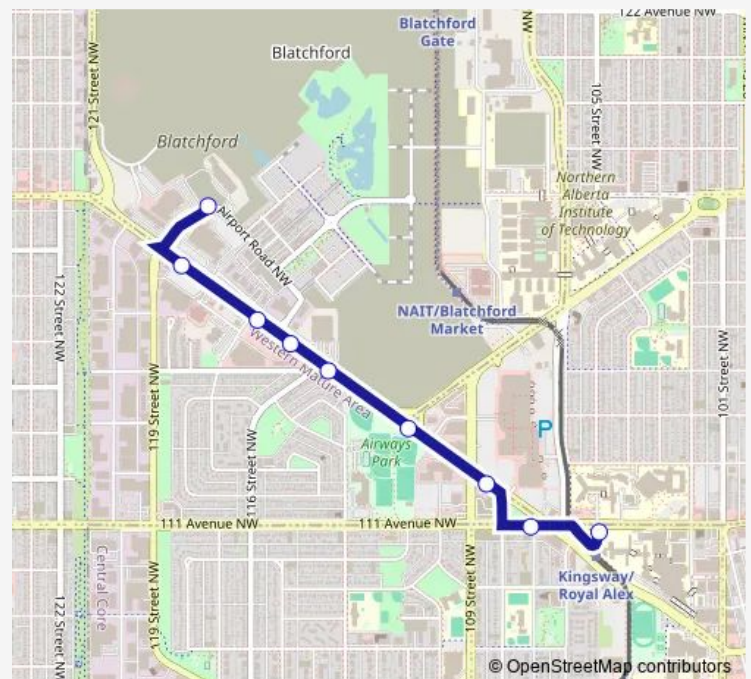

Bus 691 Amiskwacyi - Kingsway

[Go to website](#)

Direction

Amiskwacyi Parking Lot — Kingsway RAH Transit Centre Bay A

9 stops

[Open route schedule](#)

Amiskwacyi Parking Lot

119 Street & Kingsway

117 Street & Kingsway

115 Street & Kingsway

Tower Road & Kingsway

Princess Elizabeth Avenue & Kingsway

109 Street & Kingsway

107 Street & 111 Avenue

Kingsway RAH Transit Centre Bay A

Route schedule

Amiskwacyi Parking Lot — Kingsway RAH Transit Centre Bay A

Monday 15:24

Tuesday 15:24

Wednesday 15:24

Thursday 15:24

Friday 15:24

Saturday —

Sunday —

Route info

Direction: Amiskwacyi Parking Lot

Stops: 9

Trip Duration: 0 hour 9 min

691 Bus time schedules and route maps are available in an offline PDF at busmaps.com. Use the busmaps.com website to see live bus times, train schedule or subway schedule, and step-by-step directions for all public transit in Edmonton