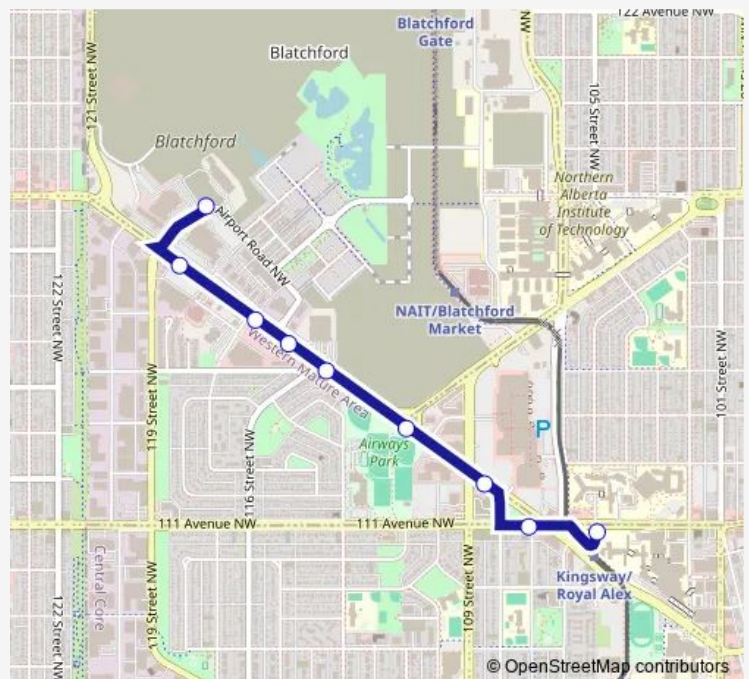

Bus 691 Amiskwacyi - Kingsway

[Go to website](#)

Direction

Amiskwacyi Parking Lot — Kingsway RAH Transit Centre Bay A

9 stops

[Open route schedule](#)

Amiskwacyi Parking Lot

119 Street & Kingsway

117 Street & Kingsway

115 Street & Kingsway

Tower Road & Kingsway

Princess Elizabeth Avenue & Kingsway

109 Street & Kingsway

107 Street & 111 Avenue

Kingsway RAH Transit Centre Bay A

Route schedule

Amiskwacyi Parking Lot — Kingsway RAH Transit Centre Bay A

Monday 15:20

Tuesday 15:20

Wednesday 15:20

Thursday 15:20

Friday 15:20

Saturday —

Sunday —

Route info

Direction: Amiskwacyi Parking Lot

Stops: 9

Trip Duration: 0 hour 13 min

691 Bus time schedules and route maps are available in an offline PDF at busmaps.com. Use the busmaps.com website to see live bus times, train schedule or subway schedule, and step-by-step directions for all public transit in Edmonton