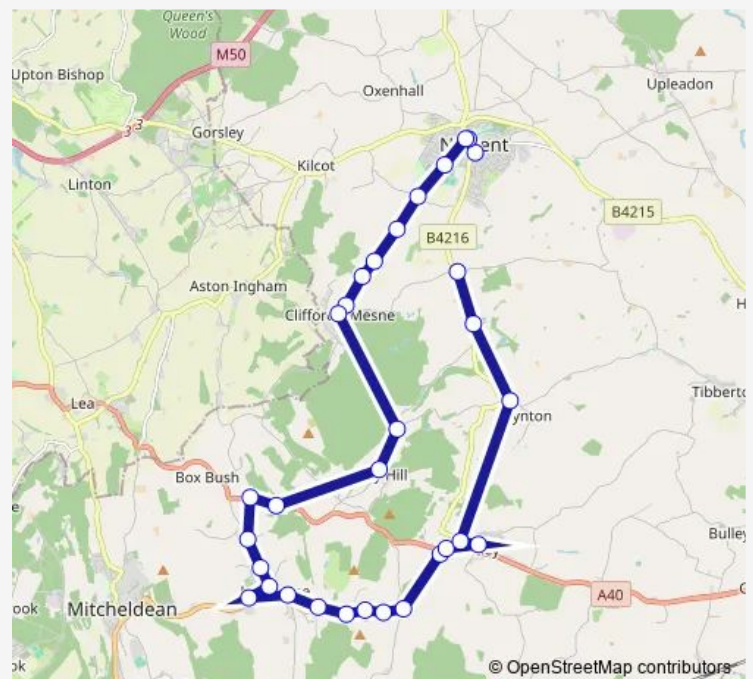

### Route schedule

Budgens Forecourt — Anthony's Cross

Monday —

Tuesday —

Wednesday 12:30

Thursday —

Friday —

Saturday —

### Route info

Direction: Budgens Forecourt

Stops: 31

Trip Duration: 0 hour 43 min

691 — Anthony's Cross - Longhope - Newent

Orchard Bank Farm

Hillview

Blaisdon Turn