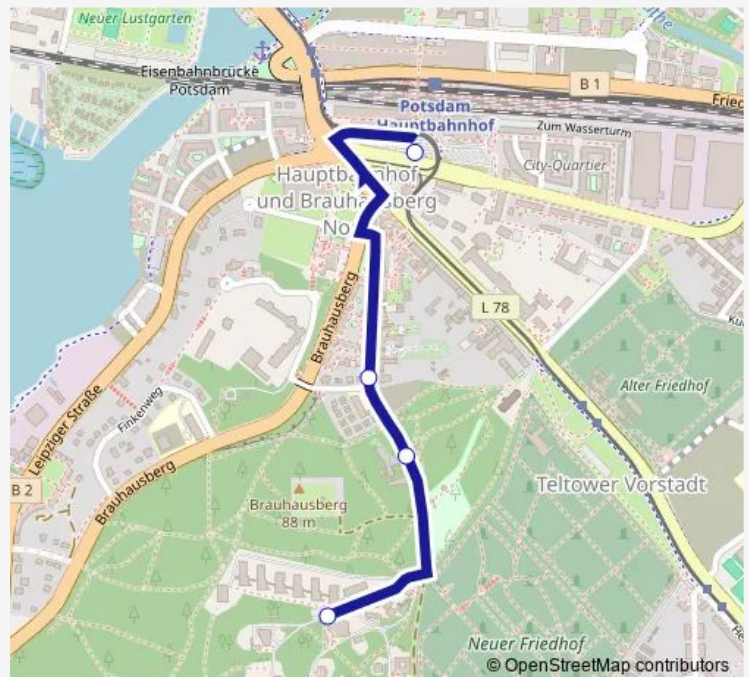

### Direction

S Potsdam Hauptbahnhof — Potsdam, Telegrafenberg

4 stops

[Open route schedule](#)

S Potsdam Hauptbahnhof

Potsdam, Am Havelblick

Potsdam, Zum Telegrafenberg

Potsdam, Telegrafenberg

### Route schedule

S Potsdam Hauptbahnhof — Potsdam, Telegrafenberg

Monday 06:18-19:18

Tuesday 06:18-19:18

Wednesday 06:18-19:18

Thursday 06:18-19:18

Friday 06:18-19:18

Saturday —

### Route info

Direction: S Potsdam Hauptbahnhof

Stops: 4

Trip Duration: 0 hour 6 min