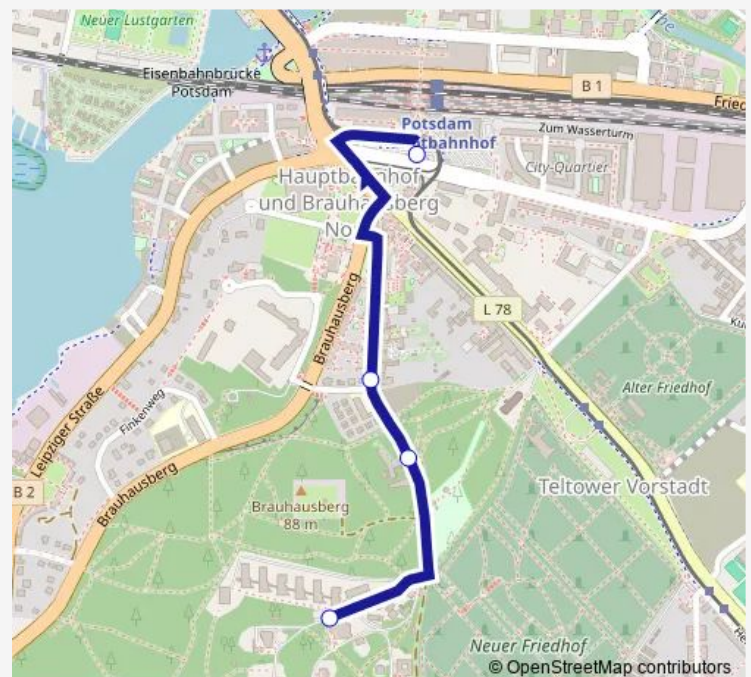

Direction

S Potsdam Hauptbahnhof — Potsdam, Telegrafenberg

4 stops

[Open route schedule](#)

S Potsdam Hauptbahnhof

Potsdam, Am Havelblick

Potsdam, Zum Telegrafenberg

Potsdam, Telegrafenberg

Route schedule

S Potsdam Hauptbahnhof — Potsdam, Telegrafenberg

Monday 06:18-19:18

Tuesday 06:18-19:18

Wednesday 06:18-19:18

Thursday 06:18-19:18

Friday 06:18-19:18

Saturday —

Sunday —

Route info

Direction: S Potsdam Hauptbahnhof

Stops: 4

Trip Duration: 0 hour 6 min

Direction

Potsdam, Telegrafenberg — S Potsdam Hauptbahnhof

4 stops

Tuesday 06:31-19:31

Wednesday 06:31-19:31

Thursday 06:31-19:31

Friday 06:31-19:31

Saturday —

Sunday —

Route info

Direction: Potsdam, Telegrafenberg