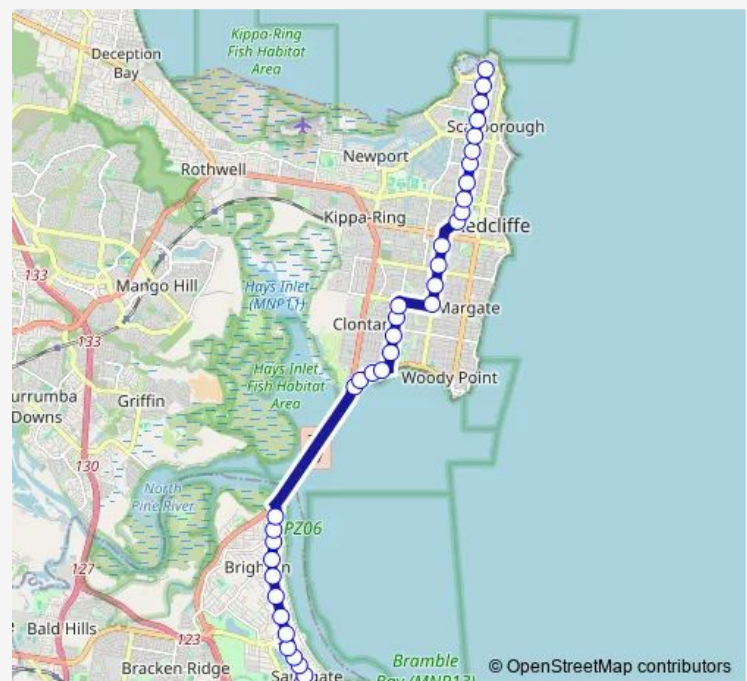

Duffield Rd at Edith Street

Maine Rd at Heather Street

Maine Rd at Beedham Street

Maine Rd near Tainton St

Maine Rd near Gerald Ave

Hornibrook Esp at Pelican Park Central

Route schedule

Scarborough Rd at Fifth Avenue — Sandgate bus station, stop 3

Monday 05:33-18:33

Tuesday 05:33-18:33

Wednesday 05:33-18:33

Thursday 05:33-18:33

Friday 05:33-18:33

Saturday —

Sunday —

Route info

Direction: Scarborough Rd at Fifth Avenue

Stops: 36

Trip Duration: 0 hour 31 min

691 — Redcliffe - Sandgate Station

Hornibrook Esp at Pelican Park

Hornibrook Esp at Clontarf Beach East

Hornibrook Esp at Clontarf Beach West

Maine Rd at Heather Street

Victoria Ave at Duffield Road

Victoria Ave at Barry Bolton Park

Victoria Ave at Macdonnell Road

Route schedule

Sandgate bus station, stop 3 — Scarborough Rd at Fifth Avenue

Monday 06:10-19:10