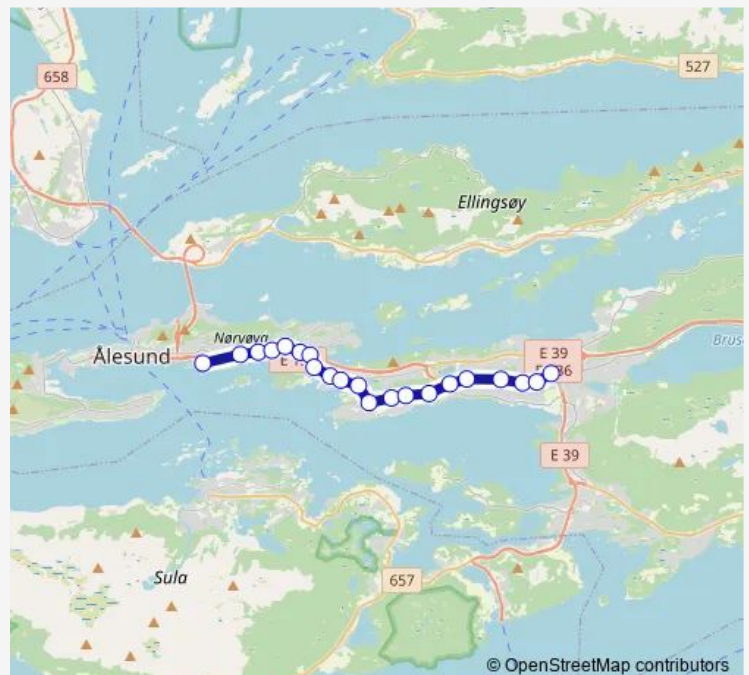

## Route schedule

Sævollen — Ålesund rutebilstasjon

Monday	07:25
Tuesday	07:25
Wednesday	07:25
Thursday	07:25
Friday	07:25
Saturday	—
Sunday	—

## Route info

Direction: Sævollen

Stops: 17

Trip Duration: 0 hour 25 min

■ 691 — Skolerute Ålesund

BusMaps