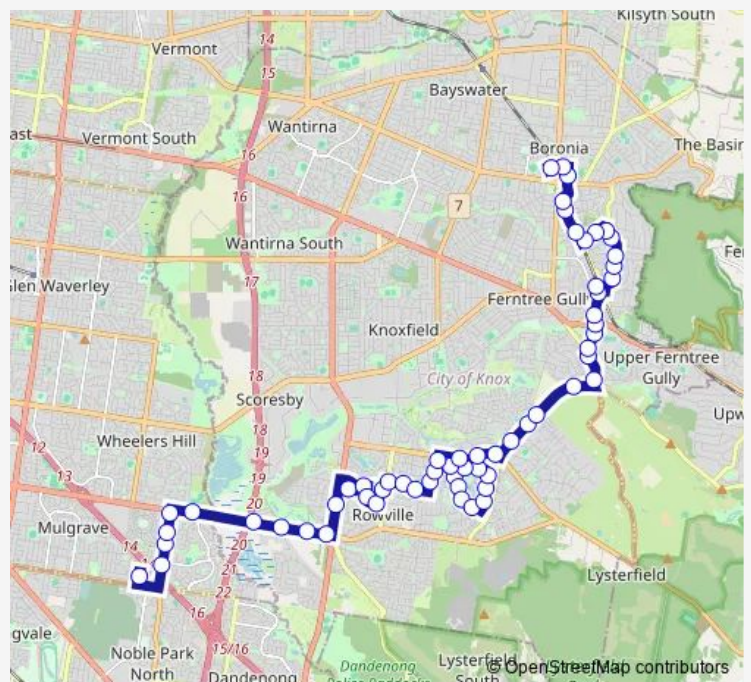

Willow Ave/Dandelion Dr (Rowville)

Milfull Ct/Dandelion Dr (Rowville)

Kemp Ct/Dandelion Dr (Rowville)

Route schedule

Ferntree Gully Station/Station St (Ferntree Gully) — Stud Park SC (Rowville)

Monday 15:08

Tuesday 15:08

Wednesday 15:08

Thursday 15:08

Friday 15:08

Saturday —

Sunday —

Route info

Direction: Ferntree Gully Station/Station St (Ferntree Gully)

Stops: 36

Trip Duration: 0 hour 30 min

691 — Boronia - Waverley Gardens Sc

Airedale Way/Wentworth Ave (Rowville)

Woodside Dr/Wentworth Ave (Rowville)

Kedleston Way/Wentworth Ave (Rowville)

Shady Gr/Wentworth Ave (Rowville)

Taylors Lane/Turramurra Dr (Rowville)

Turramurra Dr/Bridgewater Way (Rowville)

Simon Ave/Bridgewater Way (Rowville)

Rowville Community Centre/Fulham Rd (Rowville)

Stud Park SC (Rowville)

Direction

Boronia Station/Erica Ave (Boronia) — Waverley Gardens SC/Hansworth St (Mulgrave)