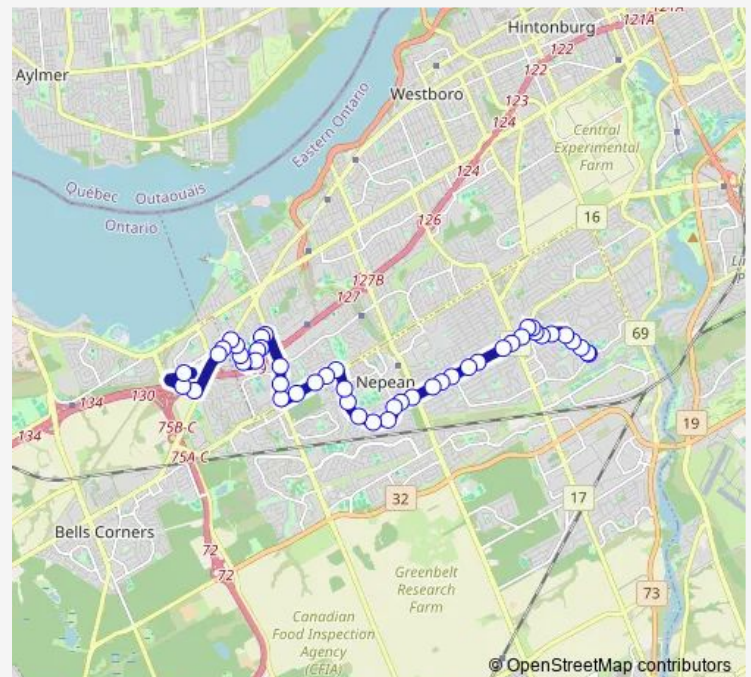

### Route schedule

Chesterton / Viewmount — Bayshore

Monday 15:05

Tuesday 15:05

Wednesday 15:05

Thursday 15:05

Friday 15:05

Saturday —

### Route info

Direction: Chesterton / Viewmount

Stops: 47

Trip Duration: 0 hour 40 min

691 — Deslauriers - Bayshore

Centrepointe / Arbordale

Centrepointe / Dalecroft

Centrepointe / Stonebriar

Bayshore — Chesterton / Omer-Deslauriers

47 stops

[Open route schedule](#)

Bayshore

Woodridge / Bayshore

Richmond / Bayshore

Richmond / Bellfield

Dumaurier / Barwell

## Route info

Direction: Bayshore

Stops: 47

Trip Duration: 0 hour 26 min

Centrepointe / Maple View

Centrepointe / Pinetrail

Centrepointe / Tallwood

Tallwood / Avenshire