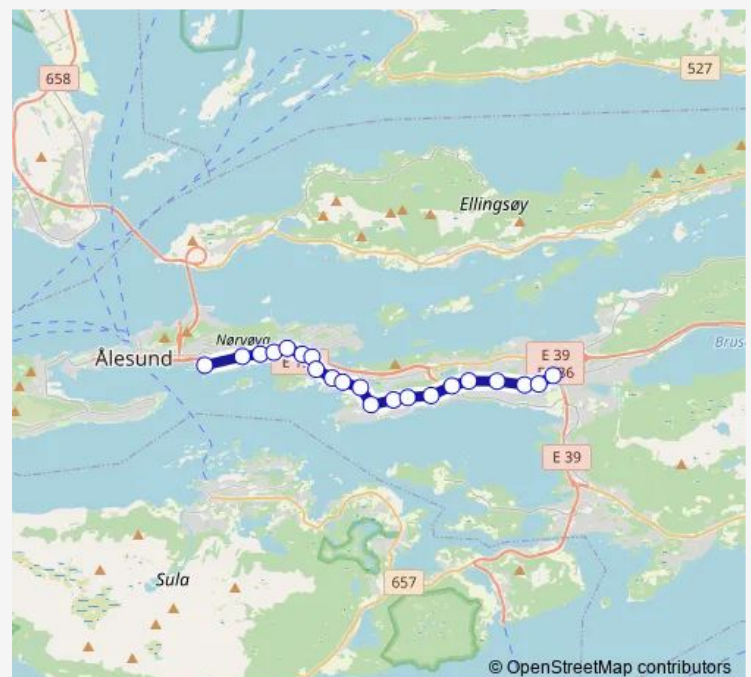

School Bus 691 Skolerute Ålesund

[Go to website](#)

Direction

Campus Ålesund — Keiser Wilhelms gate

11 stops

[Open route schedule](#)

Campus Ålesund

Hauaplassen

Leitesvingen

Kolvikbakken

Nørvegata vest

Bønørve

Volsdalen skole

Klipra øst

Klipra

Nedre utstillingsplass

Keiser Wilhelms gate

Route schedule

Campus Ålesund — Keiser Wilhelms gate

Monday	14:59
Tuesday	14:59
Wednesday	14:59
Thursday	14:59
Friday	14:59
Saturday	—
Sunday	—

Route info

Direction: Campus Ålesund

Stops: 11

Trip Duration: 0 hour 12 min

■ 691 — Skolerute Ålesund

BusMaps