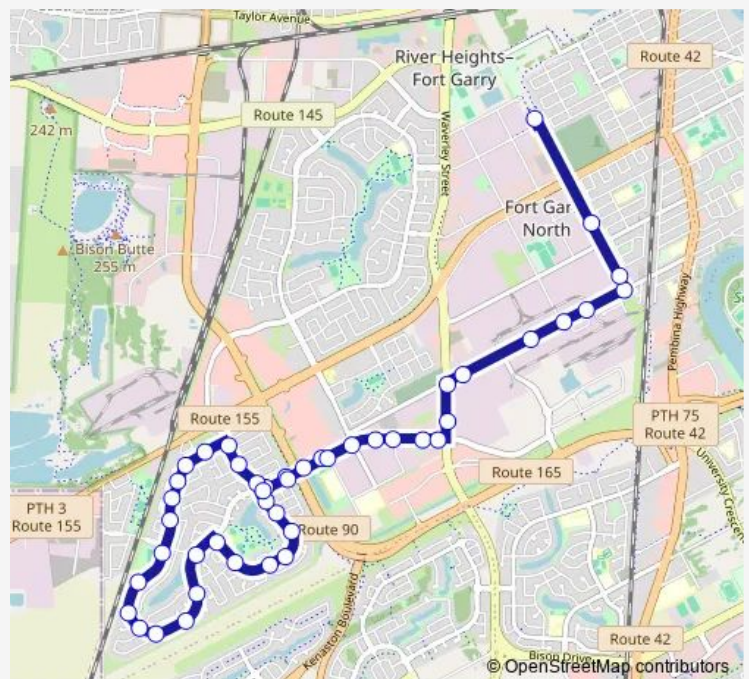

Southbound Scurfield at Ivy Lea

Eastbound Scurfield at Georgetown

Eastbound Scurfield at Vineland

Eastbound Scurfield at Beacon Hill

Eastbound Scurfield at Sheffield

Eastbound Scurfield at Fleetwood East

Eastbound Columbia at Scurfield

**Route schedule**

Westbound Scurfield at Henlow — Northbound Seel Station at Seel Station

Monday	05:38-08:36
Tuesday	05:38-08:36
Wednesday	05:38-08:36
Thursday	05:38-08:36
Friday	05:38-08:36
Saturday	—
Sunday	—

**Route info**

Direction: Westbound Scurfield at Henlow

Stops: 45

Trip Duration: 0 hour 24 min

691 — Whyte Ridge

Eastbound Columbia at Westmoreland

Eastbound Columbia at Shillingstone

Eastbound Columbia at Prospect

Northbound Columbia at Saxon

Northbound Columbia at Exbury

Northbound Columbia at Hallmark

Eastbound Scurfield at Columbia East

Eastbound Scurfield at Kenaston West

Eastbound Scurfield at Henlow West

Eastbound Scurfield at Dovercourt