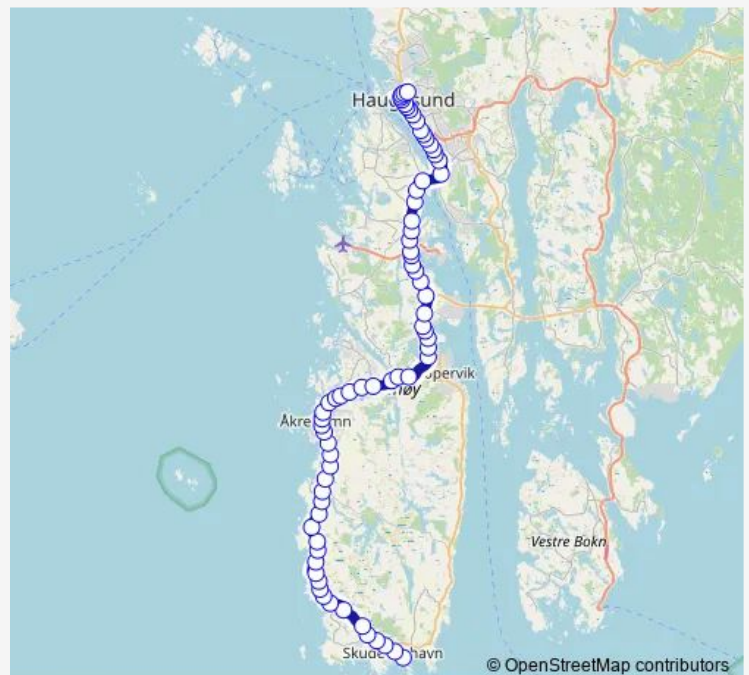

Thursday 06:50-14:40

Friday 06:50-14:40

Saturday —

Sunday —

Route info

Direction: Skudeneshavn kai

Stops: 72

Trip Duration: 1 hour 4 min