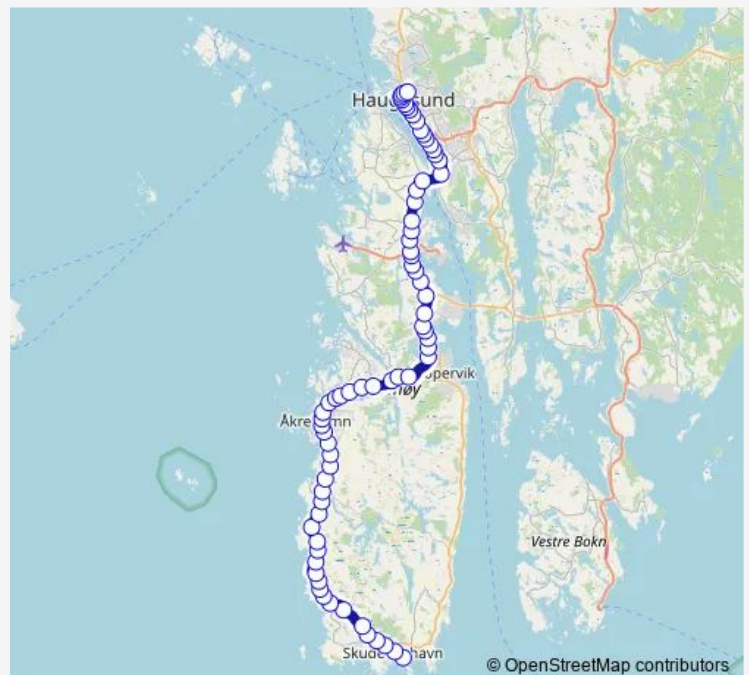

Friday 06:50-14:40

Saturday —

Sunday —

Route info

Direction: Skudeneshavn kai

Stops: 72

Trip Duration: 1 hour 4 min

■ X210