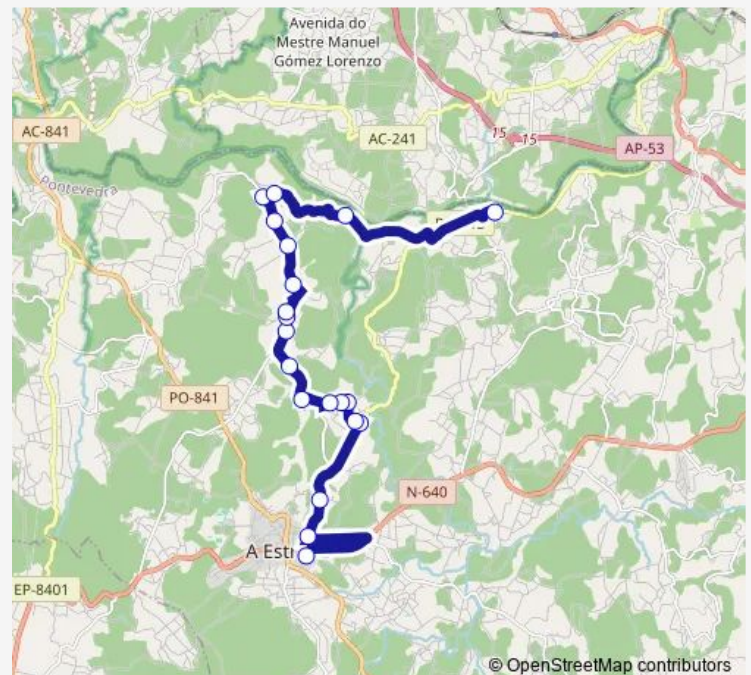

Friday 12:15

Saturday —

Sunday —

Route info

Direction: A Estrada E.A.

Stops: 20

Trip Duration: 0 hour 30 min

■ Xg86022 — Riveira-A Estrada (Instituto Fp)

Direction

Riveira — A Estrada (Instituto Fp)

21 stops

[Open route schedule](#)

Riveira

Ribeira-2

Sar de Arriba

Santeles

Godoi-2

Godoi

Carricoba

Renda

Traspedra-2

Traspedra

Vilanova

Frieira

A Estrada (Instituto Fp)

Route schedule

Riveira — A Estrada (Instituto Fp)

Monday	10:00
Tuesday	—
Wednesday	10:00
Thursday	—
Friday	10:00
Saturday	—
Sunday	—

Route info

Direction: Riveira

Stops: 21

Trip Duration: 0 hour 30 min