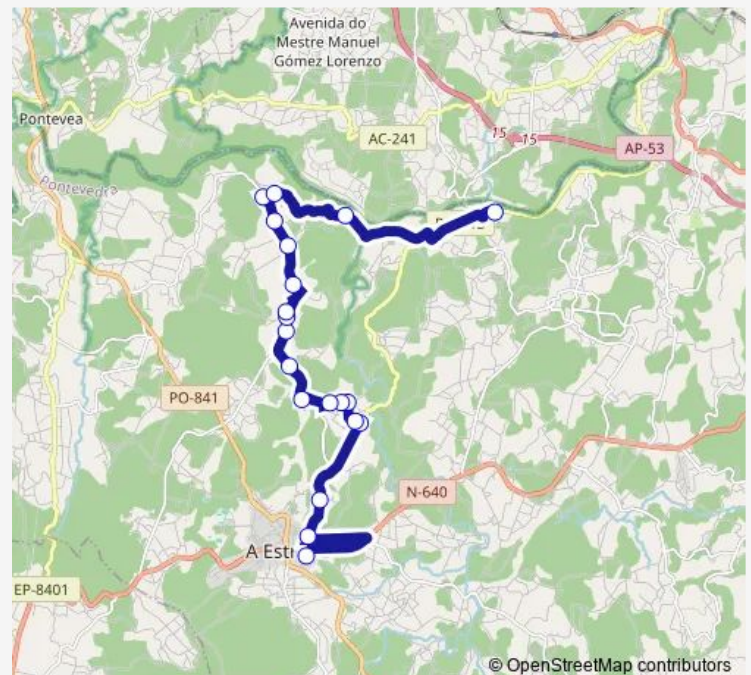

Ribeira-2

Riveira

Route schedule

A Estrada E.A. — Riveira

Monday 12:15

Tuesday —

Wednesday 12:15

Thursday —

Friday 12:15

Saturday —

Sunday —

Route info

Direction: A Estrada E.A.

Stops: 20

Trip Duration: 0 hour 30 min

■ XG86022 — Riveira-A Estrada (Instituto Fp)

Direction

Riveira — A Estrada (Instituto Fp)

21 stops

[Open route schedule](#)

Riveira
Ribeira-2
Sar de Arriba
Santeles
Godoi-2
Godoi
Carricoba
Renda
Traspedra-2
Traspedra
Vilanova
Frieira
Cruce Aldea Grande-1
Aldea Grande
Cruce Aldea Grande-2
Campelos
Aguions
Vilar (A Estrada)
Leicures
A Estrada E.A.
A Estrada (Instituto Fp)

Route schedule

Riveira — A Estrada (Instituto Fp)

Monday	10:00
Tuesday	—
Wednesday	10:00
Thursday	—
Friday	10:00
Saturday	—
Sunday	—

Route info

Direction: Riveira

Stops: 21

Trip Duration: 0 hour 30 min

XG86022 Bus time schedules and route maps are available in an offline PDF at busmaps.com. Use the busmaps.com website to see live bus times, train schedule or subway schedule, and step-by-step directions for all public transit in Vedra