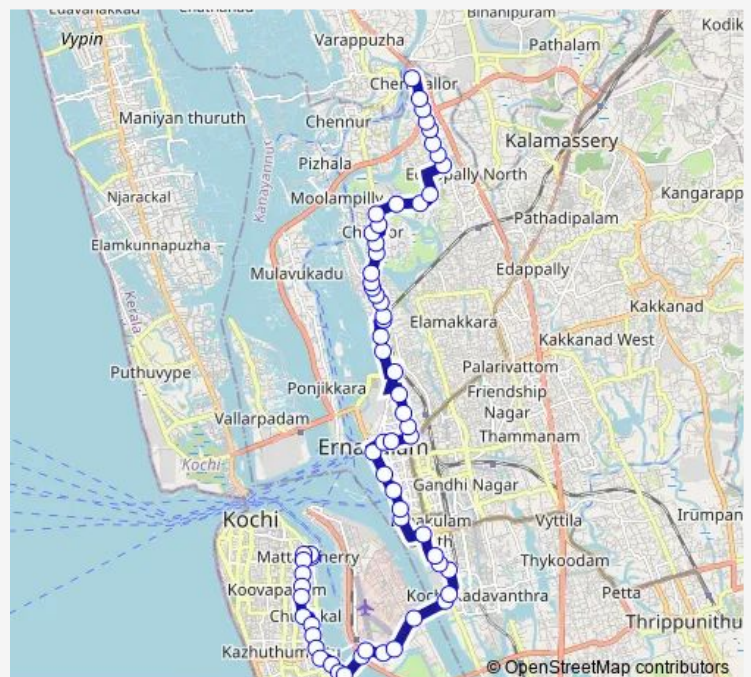

Vathuruthy

Naval Base

Thevara Junction

Route schedule

Mattancherry — Cheranalloor

Monday 06:00

Tuesday 06:00

Wednesday 06:00

Thursday 06:00

Friday 06:00

Saturday 06:00

Sunday 06:00

Route info

Direction: Mattancherry

Stops: 63

Trip Duration: 1 hour 10 min

Cheranellore ↔ Mattancherry (via Chittoor)

Thevara

Atlantis

Cochin Shipyard Main Gate

Ravipuram

Pallimukk

Gandhi Square

Subash Park

Sunday 06:00

Route info

Direction: Cheranalloor

Stops: 66

Trip Duration: 1 hour 14 min

Lourde's Hospital

Pachalam Junction

Ayyappankavu