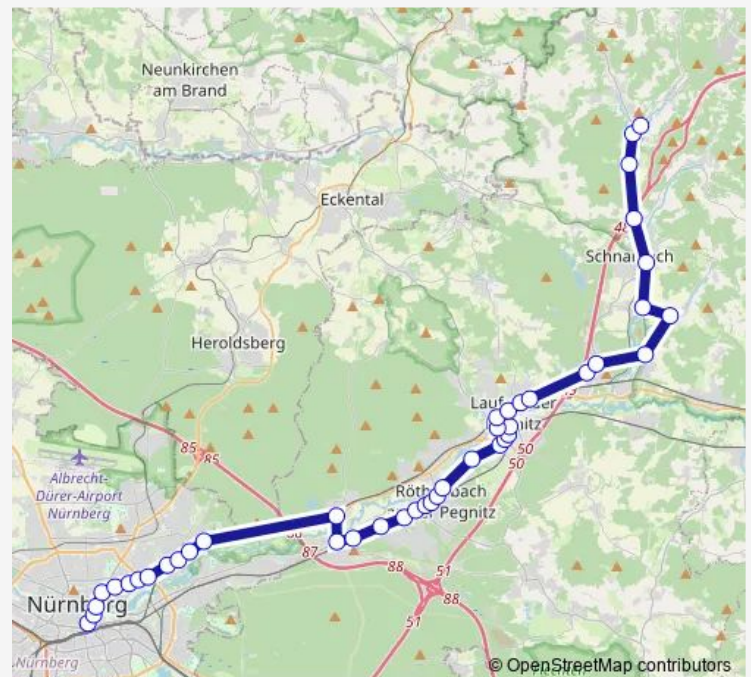

### Route schedule

Nürnberg Hbf — Simmelsdorf-Hüttenbach

Monday —

Tuesday —

Wednesday —

Thursday —

Friday 25:00-02:00<sup>+1</sup>

Saturday 03:00-02:00<sup>+1</sup>

### Route info

Direction: Nürnberg Hbf

Stops: 42

Trip Duration: 1 hour 0 min

■ N13

BusMaps

Röthenbach (Pegn) Goethestr.

Wetzendorf/Lauf Am Winkelsteig