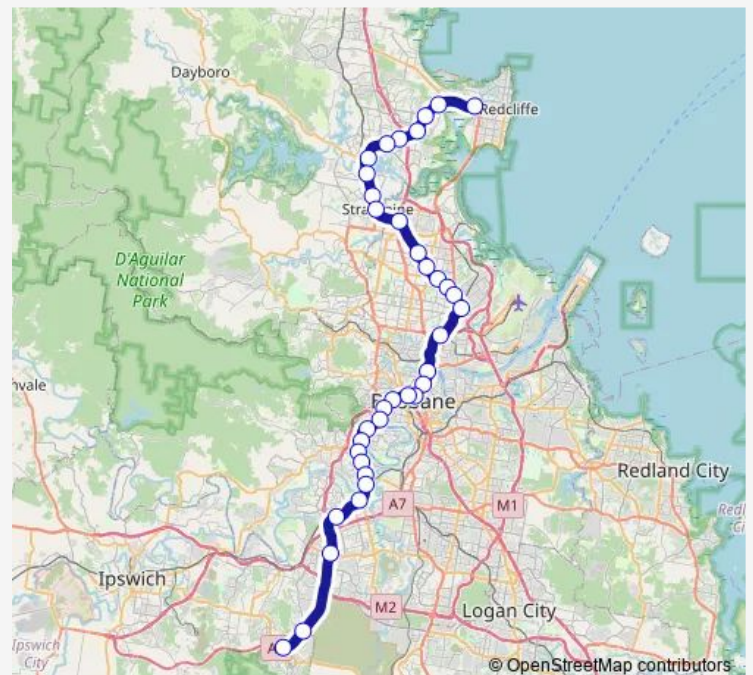

Rail RPSP Redcliffe Peninsula - Springfield

[Go to website](#)

Direction

undefined — undefined

0 stops

[Open route schedule](#)

Route schedule

undefined — undefined

Monday 21:46-22:46

Tuesday 21:46-22:46

Wednesday 21:46-22:46

Thursday 21:46-22:46

Friday —

Saturday —

Sunday —

Route info

Direction:

Stops: 0

Trip Duration: — min

RPSP — Redcliffe Peninsula Line - Springfield line

Direction

Roma Street station, platform 8 — Springfield Central station, platform 1

15 stops

[Open route schedule](#)