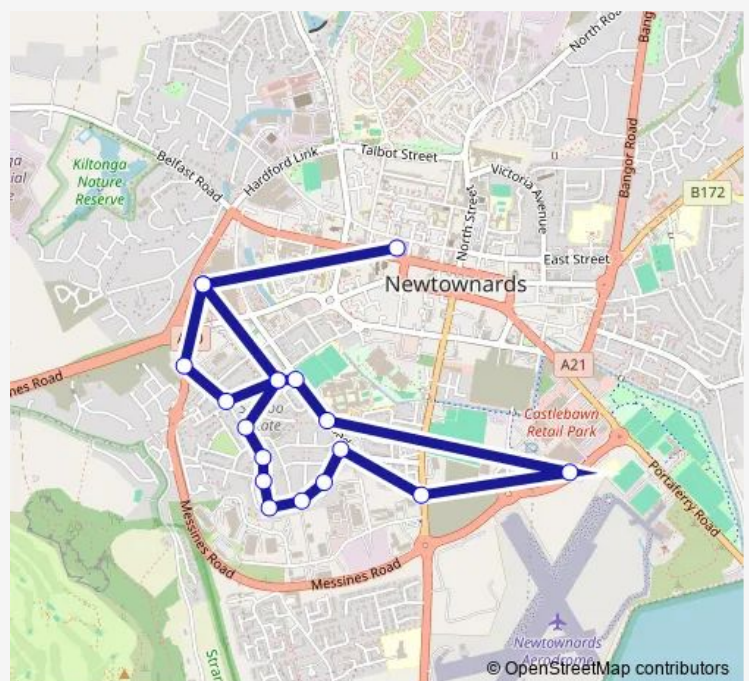

Bus 307e Newtownards, Shopping Centre - Scrabo Estate, Bus stop

[Go to website](#)

Direction

Ards Shopping Centre — Stand 1

18 stops

[Open route schedule](#)

- Ards Shopping Centre
- Donard Avenue
- Craiglee Way
- Windsor Ave Last Stop
- Trasnagh Drive
- 1St Stop Ardmillan Crescent
- Rathmullan Drive
- Last Stop Ardmillan
- Carmeen Gardens
- Jubilee Road
- Newtownards, Castlebawn Tesco
- Regent House
- Circular Road
- Donard Avenue
- Post Office
- Blair Mayne Road South
- Ards Shopping Centre
- Stand 1

Route schedule

Ards Shopping Centre — Stand 1

Monday	10:10-16:10
Tuesday	10:10-16:10
Wednesday	10:10-16:10
Thursday	10:10-16:10
Friday	10:10-16:10
Saturday	10:00-14:45
Sunday	—

Route info

Direction: Ards Shopping Centre

Stops: 18

Trip Duration: 0 hour 35 min

307e Bus time schedules and route maps are available in an offline PDF at busmaps.com. Use the busmaps.com website to see live bus times, train schedule or subway schedule, and step-by-step directions for all public transit in Newtownards