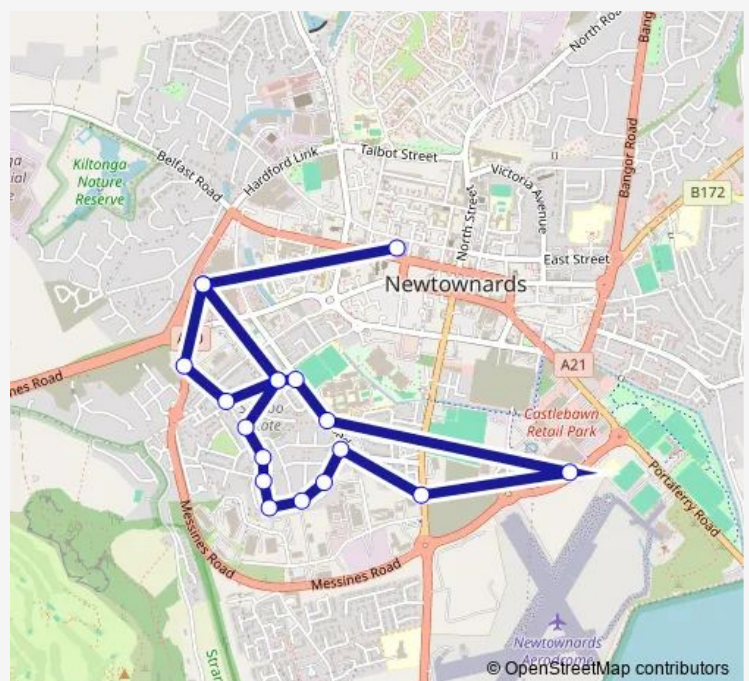

### Direction

Ards Shopping Centre — Stand 1

18 stops

[Open route schedule](#)

- Ards Shopping Centre
- Donard Avenue
- Craiglee Way
- Windsor Ave Last Stop
- Trasnagh Drive
- 1St Stop Ardmillan Crescent
- Rathmullan Drive
- Last Stop Ardmillan
- Carmeen Gardens
- Jubilee Road
- Newtownards, Castlebawn Tesco
- Regent House
- Circular Road
- Donard Avenue
- Post Office
- Blair Mayne Road South
- Ards Shopping Centre
- Stand 1

### Route schedule

Ards Shopping Centre — Stand 1

Monday	10:10-16:10
Tuesday	10:10-16:10
Wednesday	10:10-16:10
Thursday	10:10-16:10
Friday	10:10-16:10
Saturday	10:00-14:45
Sunday	—

### Route info

Direction: Ards Shopping Centre

Stops: 18

Trip Duration: 0 hour 35 min

307e Bus time schedules and route maps are available in an offline PDF at [busmaps.com](https://busmaps.com). Use the [busmaps.com](https://busmaps.com) website to see live bus times, train schedule or subway schedule, and step-by-step directions for all public transit in Newtownards