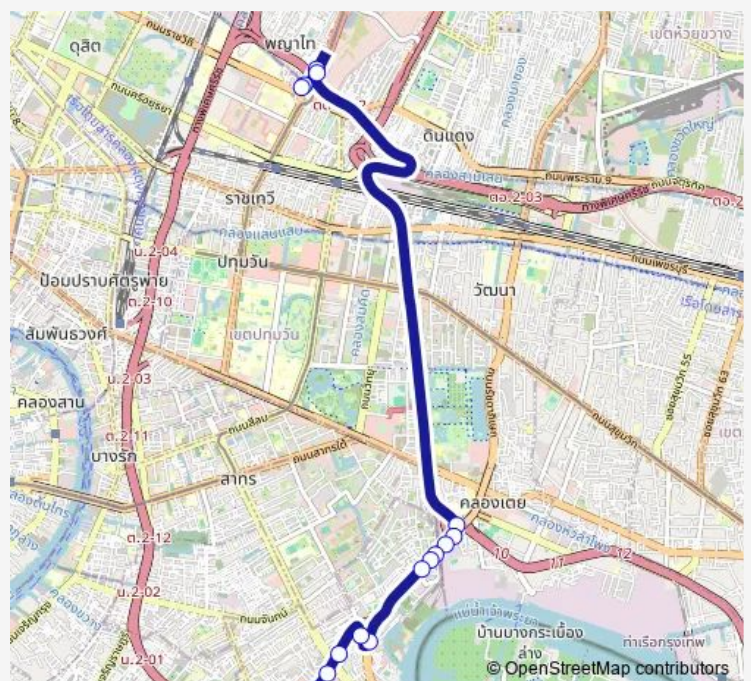

จุดขึ้นลง;visual stop — จุดขึ้นลง;visual stop

Monday	00:00
Tuesday	00:00
Wednesday	00:00
Thursday	00:00
Friday	00:00
Saturday	00:00
Sunday	00:00

**Route info**

Direction: จุดขึ้นลง;visual stop

Stops: 16

Trip Duration: 0 hour 52 min

ต.69 — อนุสาวรีย์ชัยสมรภูมิ - ถนนพระราม 3 (ทางด่วน);Victory Monument - Rama 3 Road (Highway)

๓.69 Bus time schedules and route maps are available in an offline PDF at [busmaps.com](https://busmaps.com). Use the [busmaps.com](https://busmaps.com) website to see live bus times, train schedule or subway schedule, and step-by-step directions for all public transit in Yan Nawa